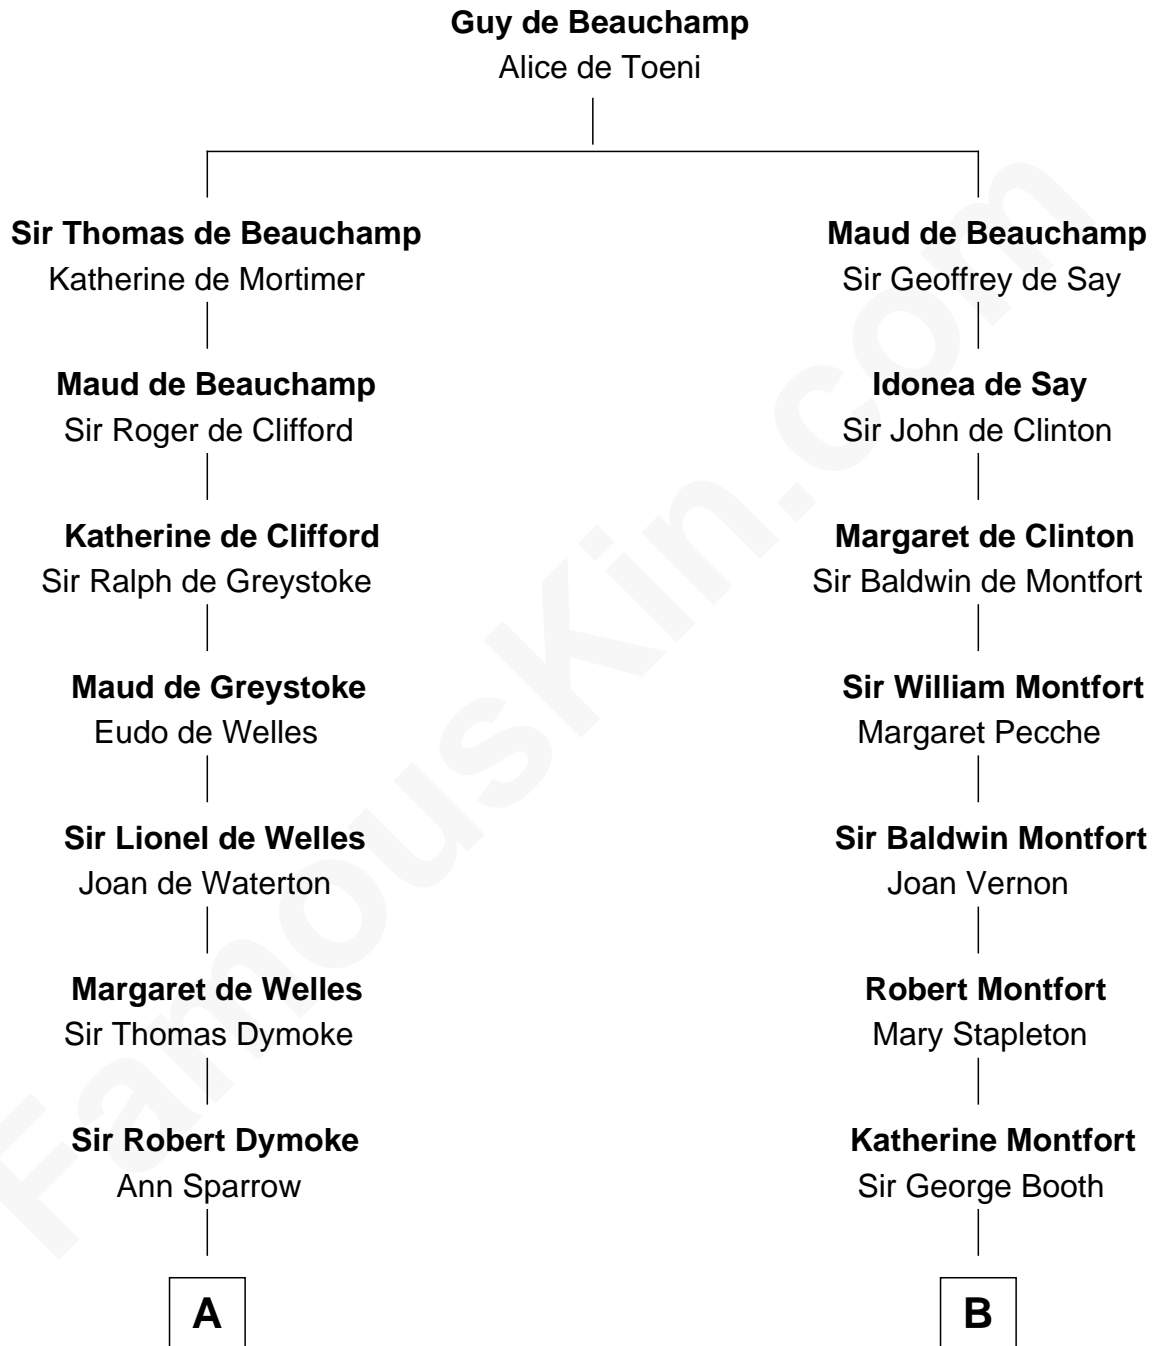

# FamousKin.com Relationship Chart of

**Meriwether Lewis**

*Lewis and Clark Expedition*

15th cousin 1 time removed of

**Abraham Baldwin**

*Signer of the U.S. Constitution*

**A**

**Sir Edward Dymoke**

Anne Talboys

**Frances Dymoke**

Sir Thomas Windebank

**Mildred Windebank**

Robert Reade

**Col. George Reade**

Elizabeth Martiau

**Mildred Reade**

Col. Augustine Warner

**Elizabeth Warner**

Col. John Lewis

**Col. Robert Lewis**

Jane Meriwether

**William Lewis**

Lucy Meriwether

**Meriwether Lewis**

*Lewis and Clark Expedition*

**B**

**Sir William Booth**

Ellen Montgomery

**Jane Booth**

Sir Thomas Holford

**Dorothy Holford**

John Bruen