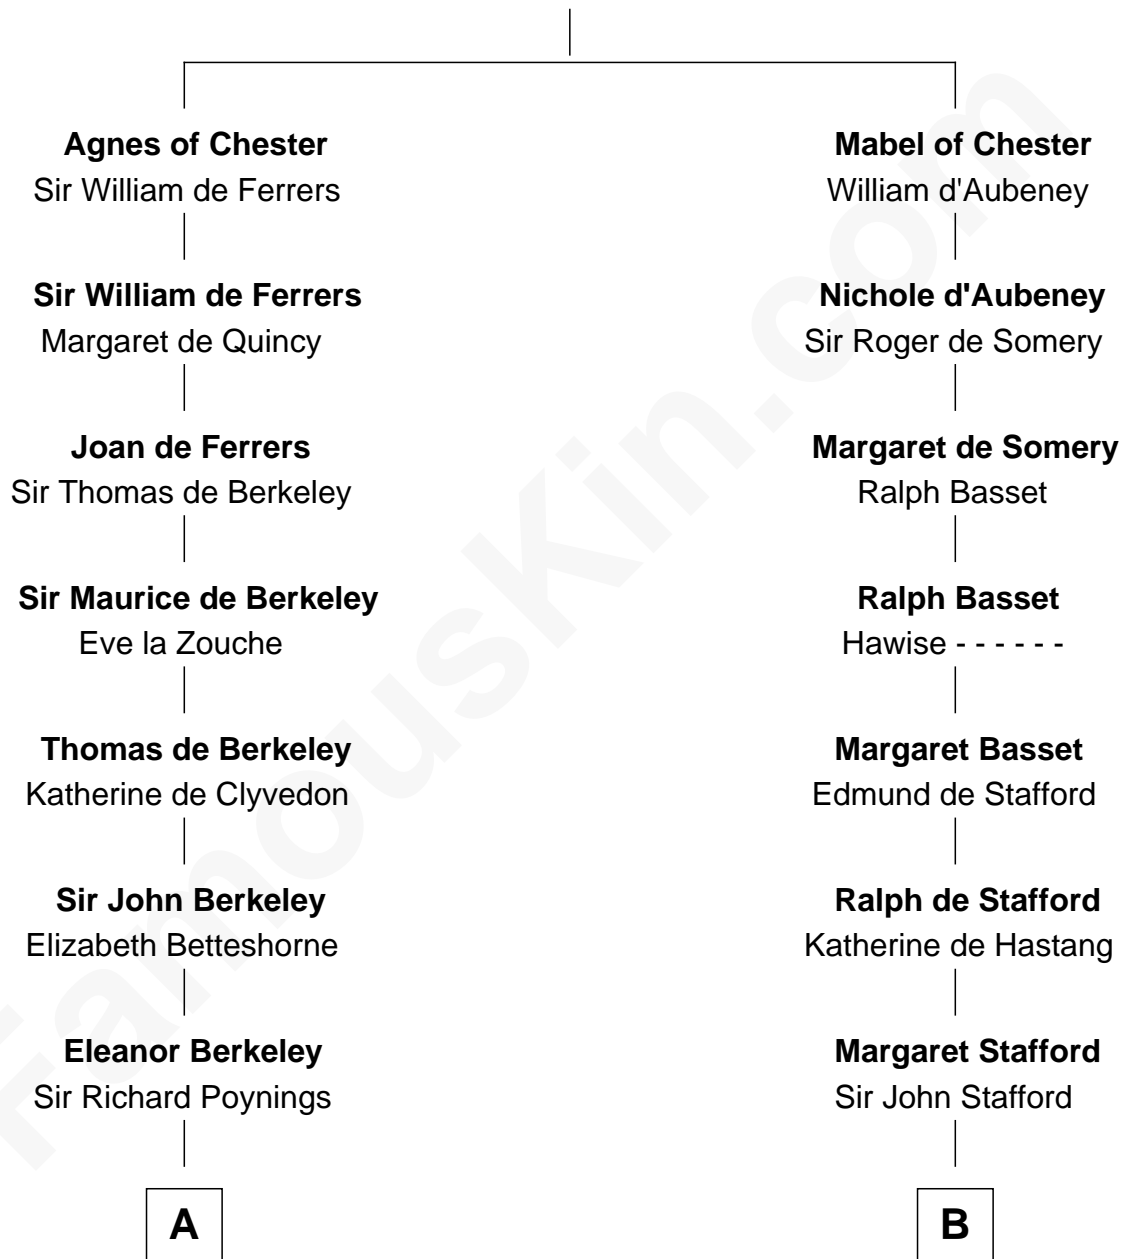

FamousKin.com Relationship Chart of

Meriwether Lewis

Lewis and Clark Expedition

18th cousin 2 times removed of

Charles Carroll

Signer of the Declaration of Independence

Bertrade de Montfort

Hugh de Kevelioc

C

William Lewis
Lucy Meriwether

Meriwether Lewis
Lewis and Clark Expedition

D

Nicholas Sewall
Susanna Burgess

Jane Sewall
Clement Brooke

Elizabeth Brooke
Charles Carroll

Charles Carroll
Signer of Declaration of Independence