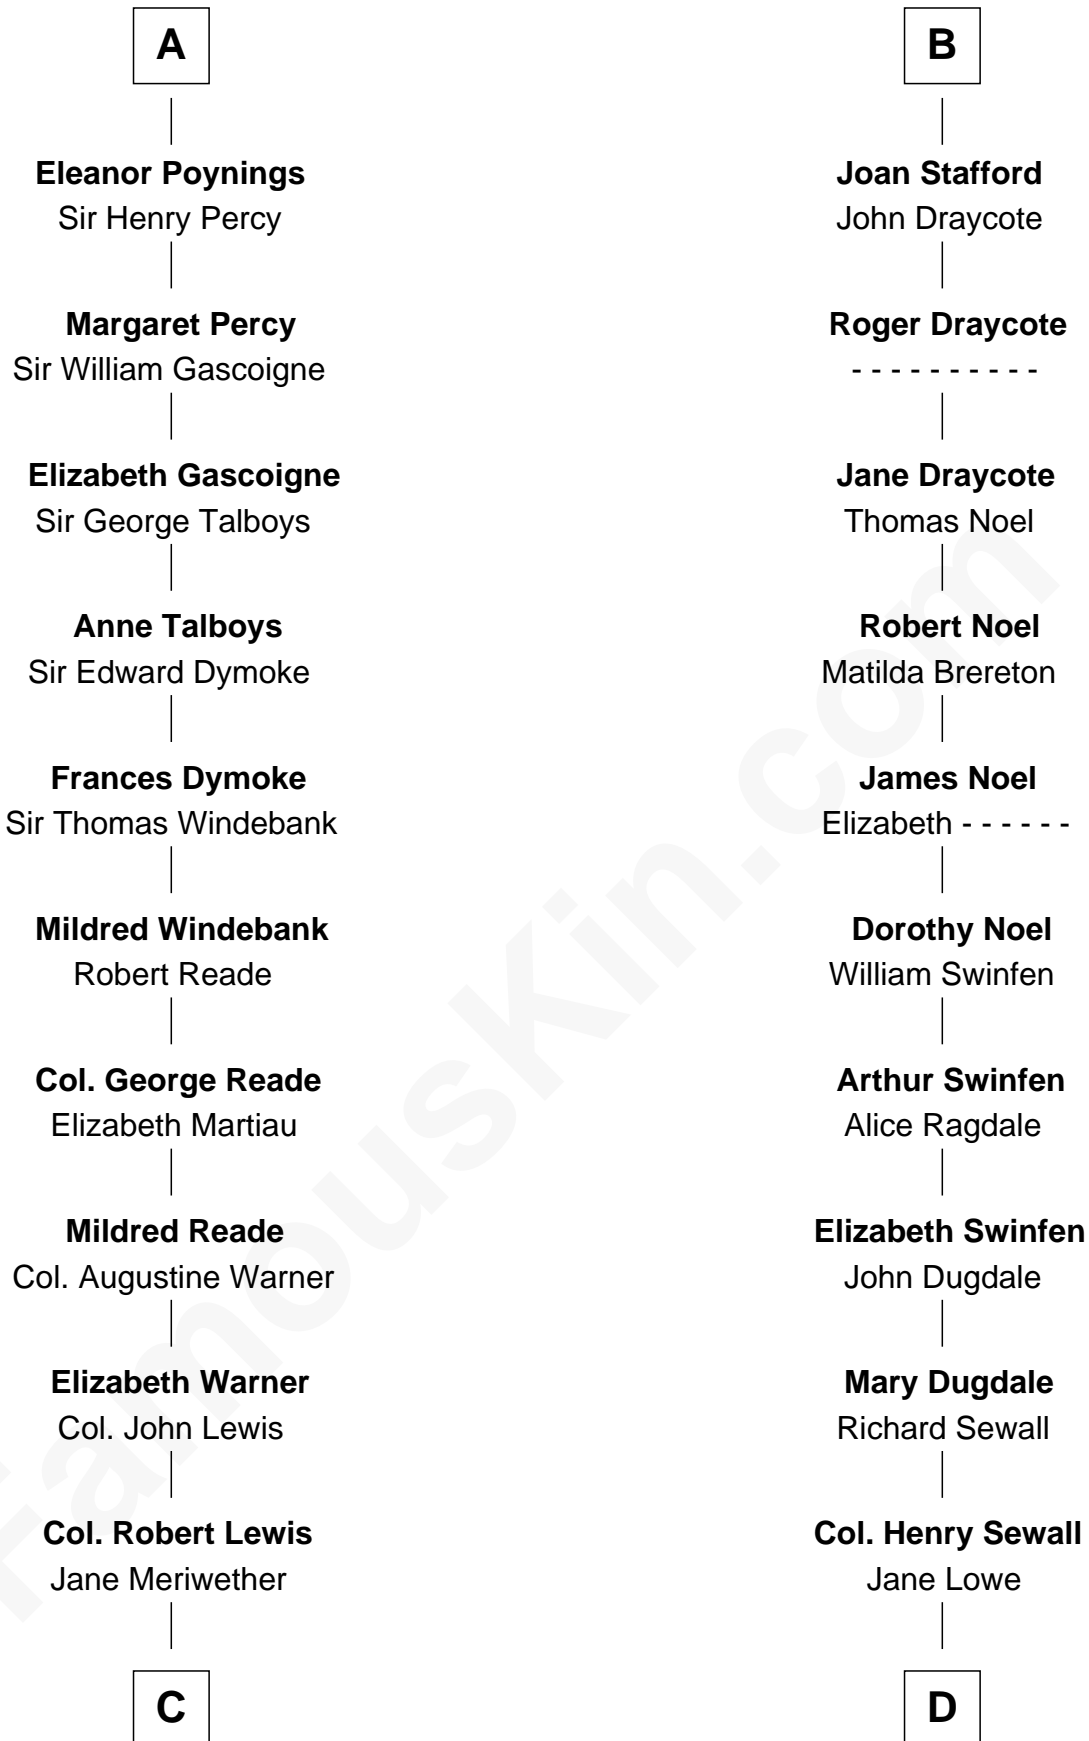

FamousKin.com Relationship Chart of

Meriwether Lewis

Lewis and Clark Expedition

18th cousin 2 times removed of

Charles Carroll

Signer of the Declaration of Independence

Bertrade de Montfort

Hugh de Kevelioc

C

William Lewis
Lucy Meriwether

Meriwether Lewis
Lewis and Clark Expedition

D

Nicholas Sewall
Susanna Burgess

Jane Sewall
Clement Brooke

Elizabeth Brooke
Charles Carroll

Charles Carroll
Signer of Declaration of Independence