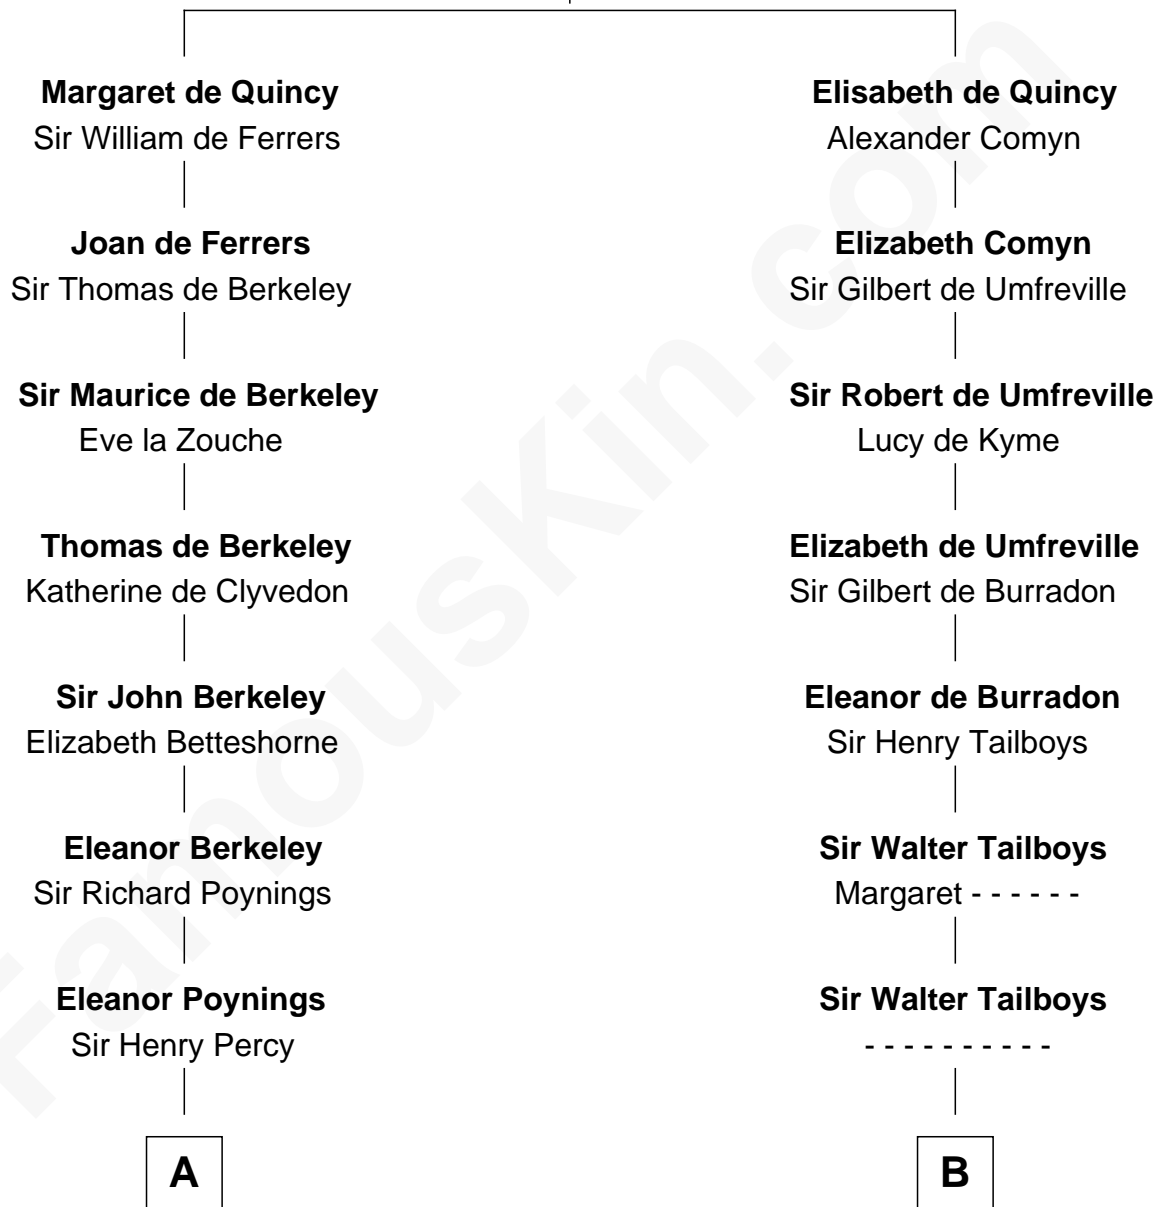

# FamousKin.com Relationship Chart of

**Meriwether Lewis**

*Lewis and Clark Expedition*

17th cousin 1 time removed of

**Charles Carroll**

*Signer of the Declaration of Independence*

**Sir Roger de Quincy**

Helen of Galloway

**C**

**Elizabeth Brooke**

Charles Carroll

**Charles Carroll**

*Signer of Declaration of Independence*

FamousKin.com