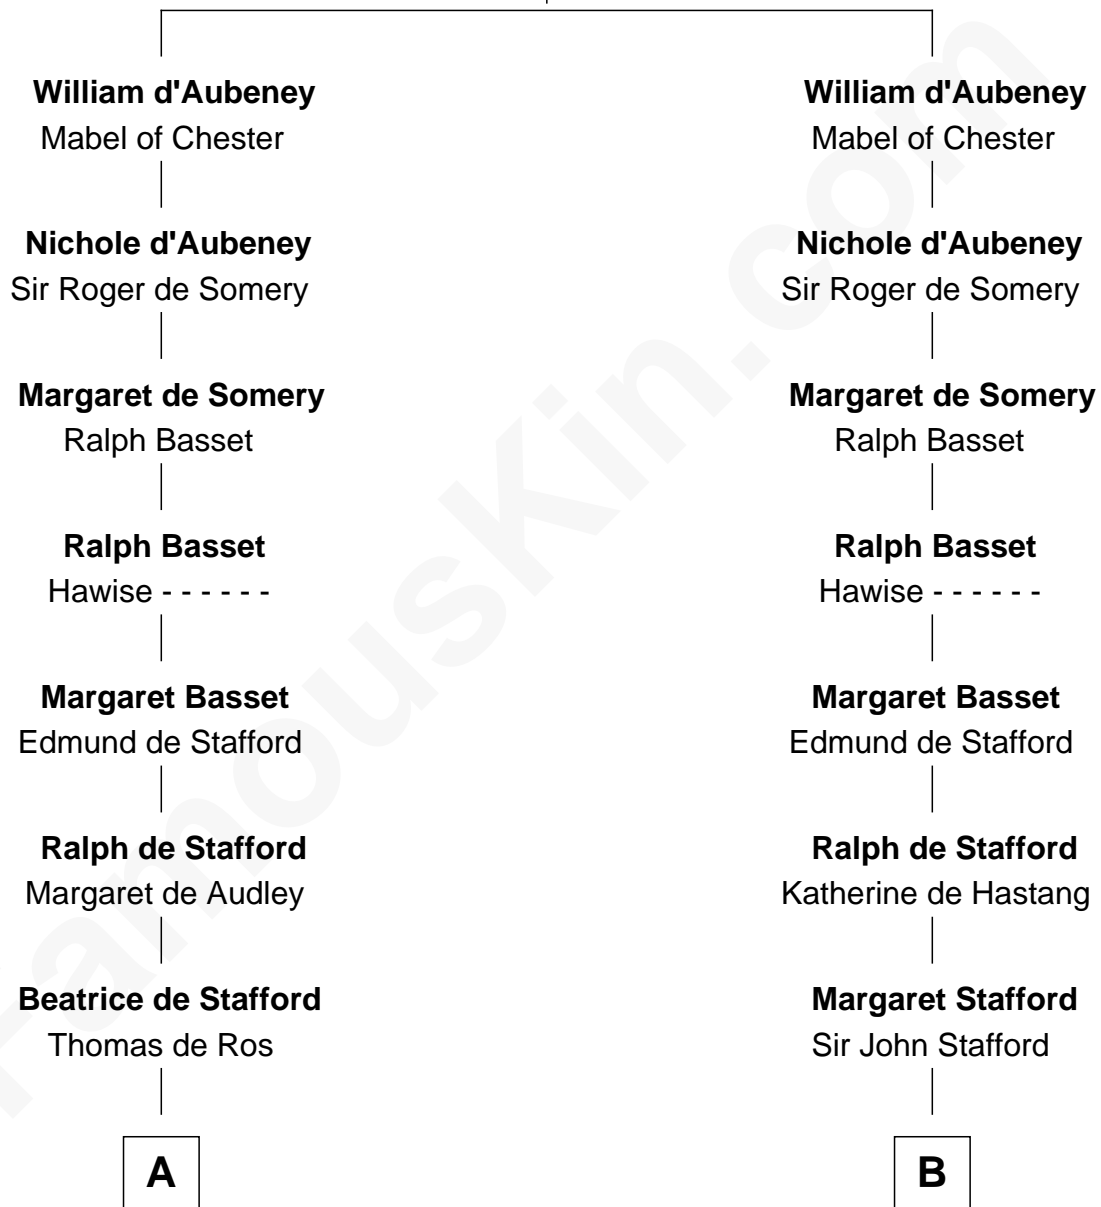

FamousKin.com Relationship Chart of

Meriwether Lewis

Lewis and Clark Expedition

20th cousin of

Charles Carroll

Signer of the Declaration of Independence

William d'Aubenev

Maud de St. Hilary

C

Elizabeth Warner

Col. John Lewis

Col. Robert Lewis

Jane Meriwether

William Lewis

Lucy Meriwether

Meriwether Lewis

Lewis and Clark Expedition

D

Nicholas Sewall

Susanna Burgess

Jane Sewall

Clement Brooke

Elizabeth Brooke

Charles Carroll