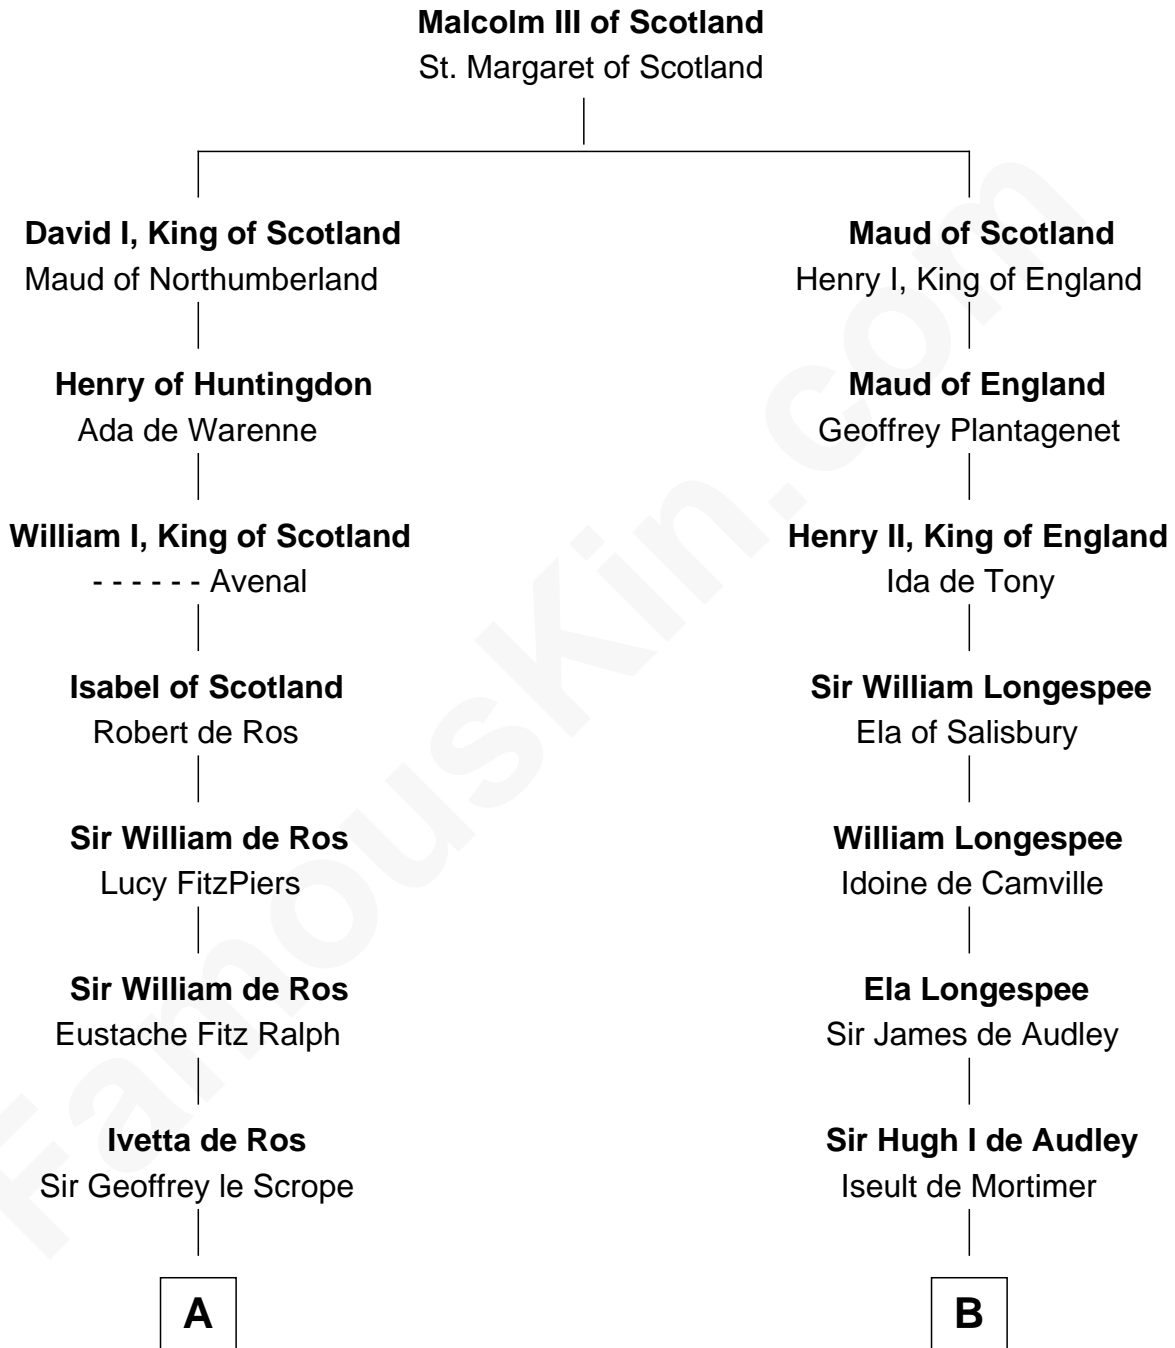

FamousKin.com Relationship Chart of

Meriwether Lewis

Lewis and Clark Expedition

20th cousin 1 time removed of

John Carroll

Founder of Georgetown University

C

Mildred Reade
Col. Augustine Warner

Elizabeth Warner
Col. John Lewis

Col. Robert Lewis
Jane Meriwether

William Lewis
Lucy Meriwether

Meriwether Lewis
Lewis and Clark Expedition

D

William Digges
Elizabeth Sewall

Anne Digges
Henry Darnall

Eleanor Darnall
Daniel Carroll