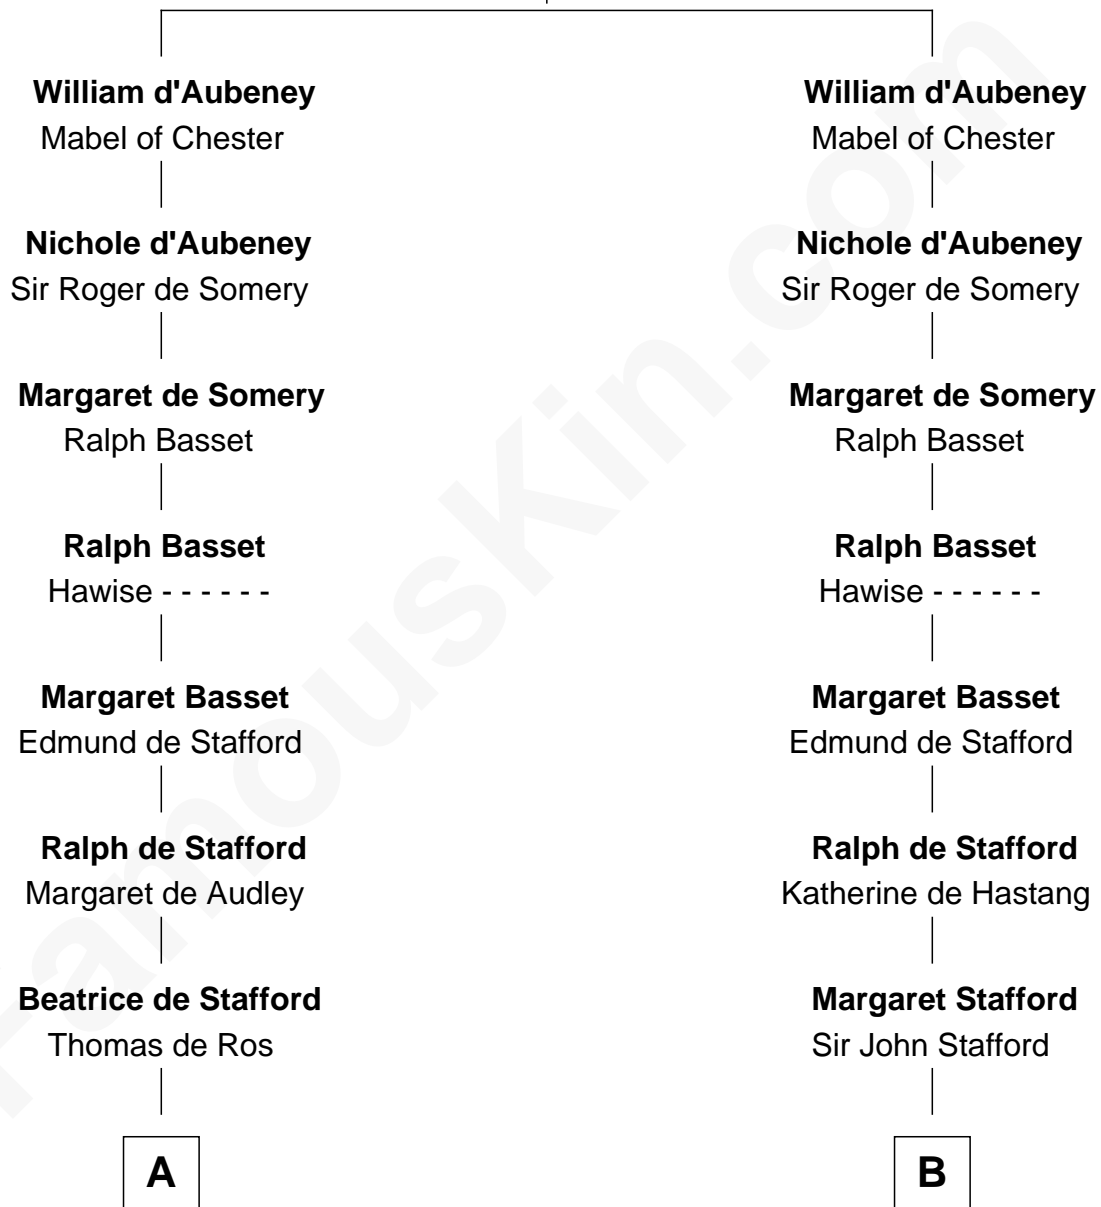

# FamousKin.com Relationship Chart of

**Meriwether Lewis**

*Lewis and Clark Expedition*

20th cousin of

**John Carroll**

*Founder of Georgetown University*

**William d'Aubenev**

Maud de St. Hilary

**C**

**Elizabeth Warner**

Col. John Lewis

**Col. Robert Lewis**

Jane Meriwether

**William Lewis**

Lucy Meriwether

**Meriwether Lewis**

*Lewis and Clark Expedition*

**D**

**Elizabeth Sewall**

William Digges

**Anne Digges**

Henry Darnall

**Eleanor Darnall**

Daniel Carroll