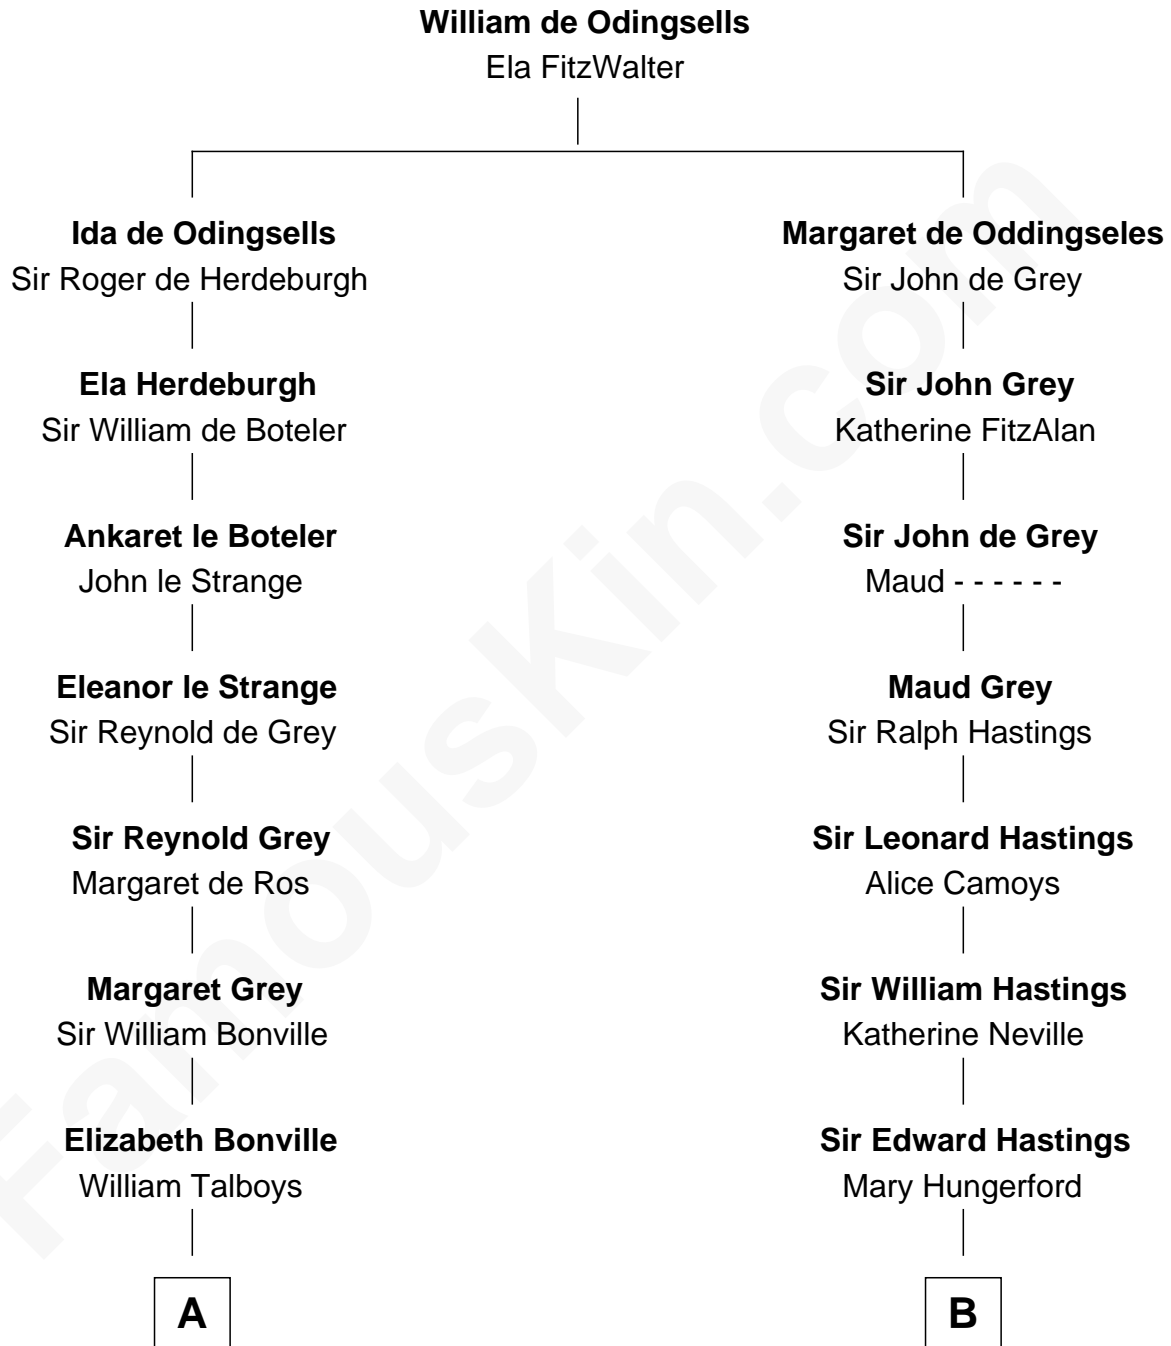

FamousKin.com Relationship Chart of

Meriwether Lewis

Lewis and Clark Expedition

17th cousin 1 time removed of

Lewis Carroll

Author of Alice in Wonderland

C

Frances Jane Lutwidge

Rev. Charles Dodgson

Lewis Carroll

Author of Alice in Wonderland

FamousKin.com