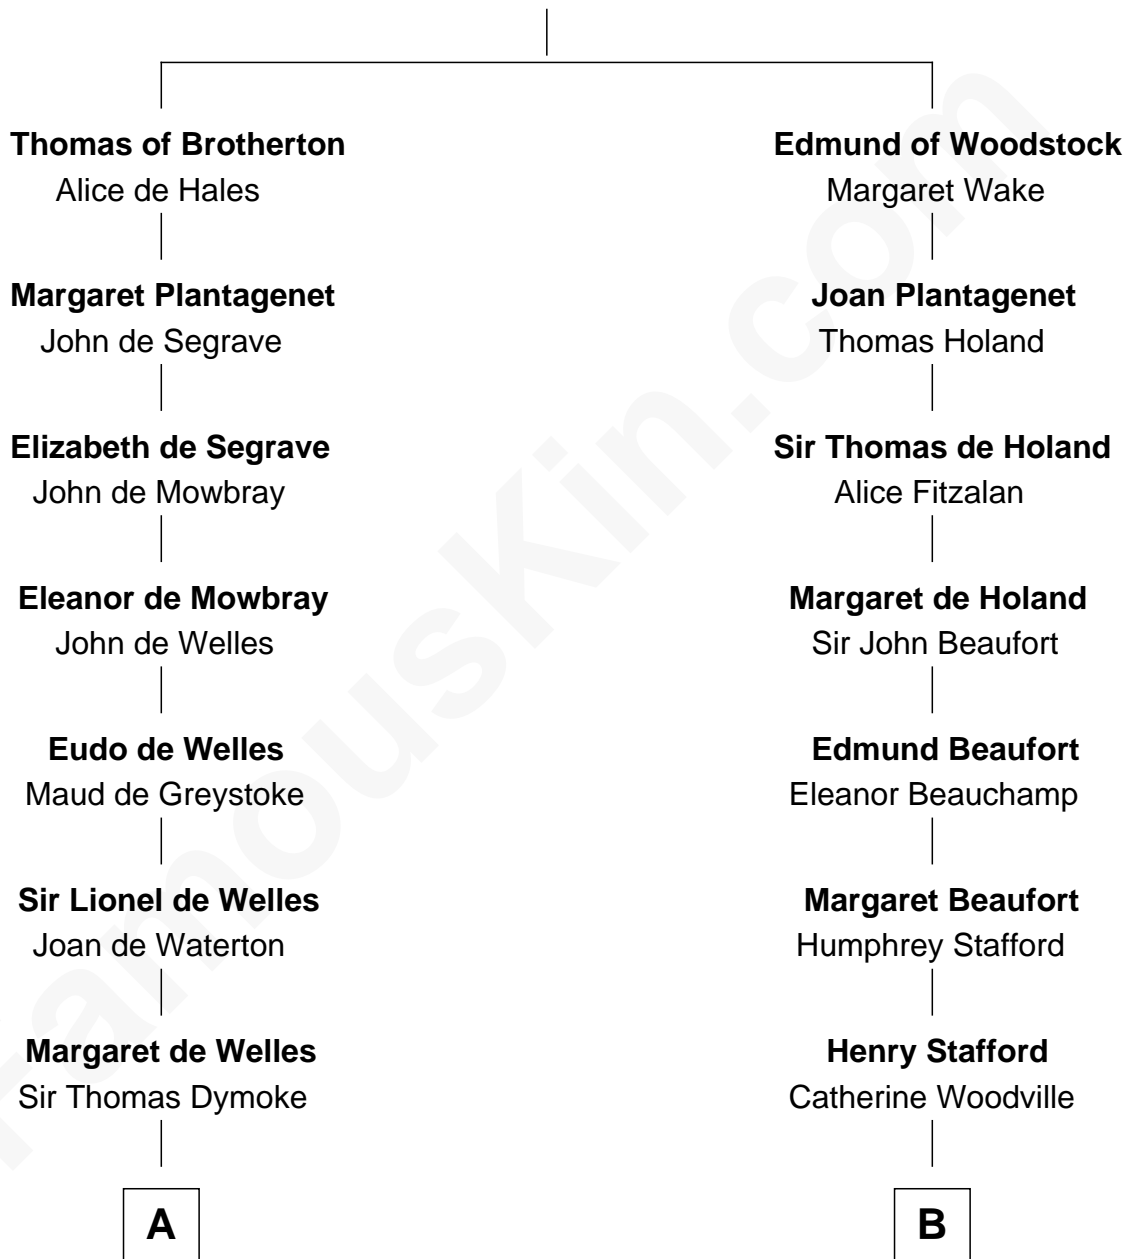

FamousKin.com

Relationship Chart of

Meriwether Lewis

Lewis and Clark Expedition

16th cousin 3 times removed of

E. M. Forster
English Novelist

Margaret of France
Edward I, King of England

C

Laura Thornton

Charles Forster

Edward Morgan Llewellyn Forster

Alice Clara Whichelo

E. M. Forster

English Novelist

FamousKin.com