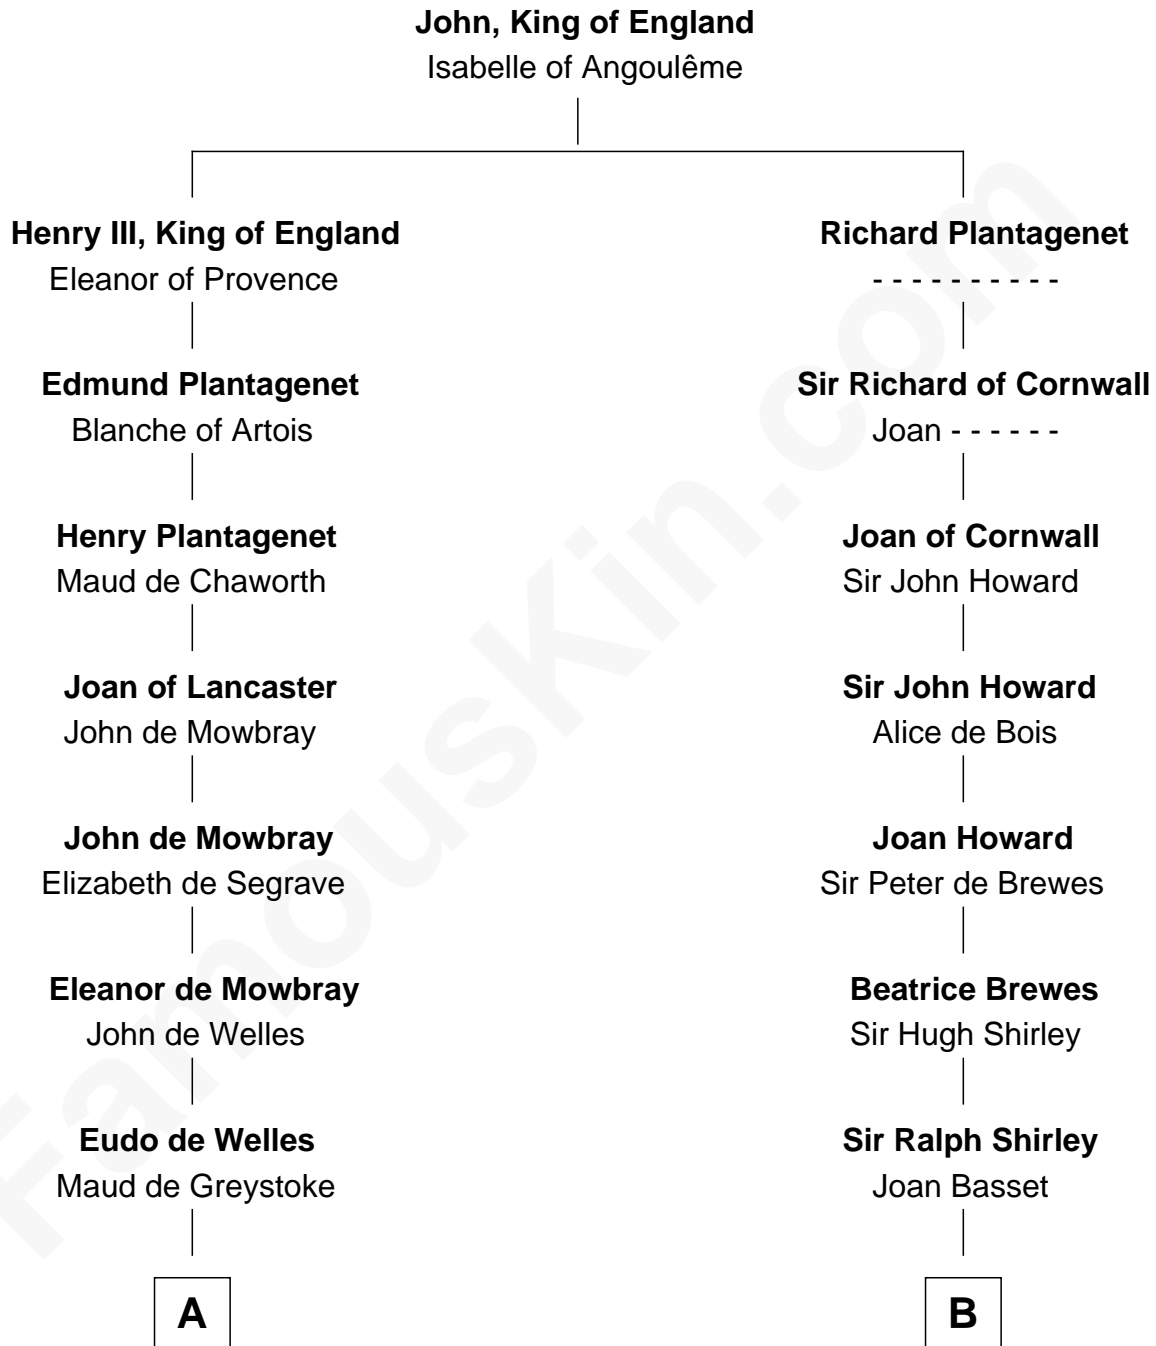

# FamousKin.com Relationship Chart of

**Meriwether Lewis**

*Lewis and Clark Expedition*

18th cousin 2 times removed of

**Eugene Foss**

*45th Governor of Massachusetts*

**C**

**William Lewis**  
Lucy Meriwether

**Meriwether Lewis**  
*Lewis and Clark Expedition*

**D**

**Susanna Hallett**  
Col. Heman Bangs

**Amanda Bangs**  
Samuel Bartlett Foss

**George Edmund Foss**  
Marcia Cordelia Noble

**Eugene Foss**  
*45th Governor of Massachusetts*