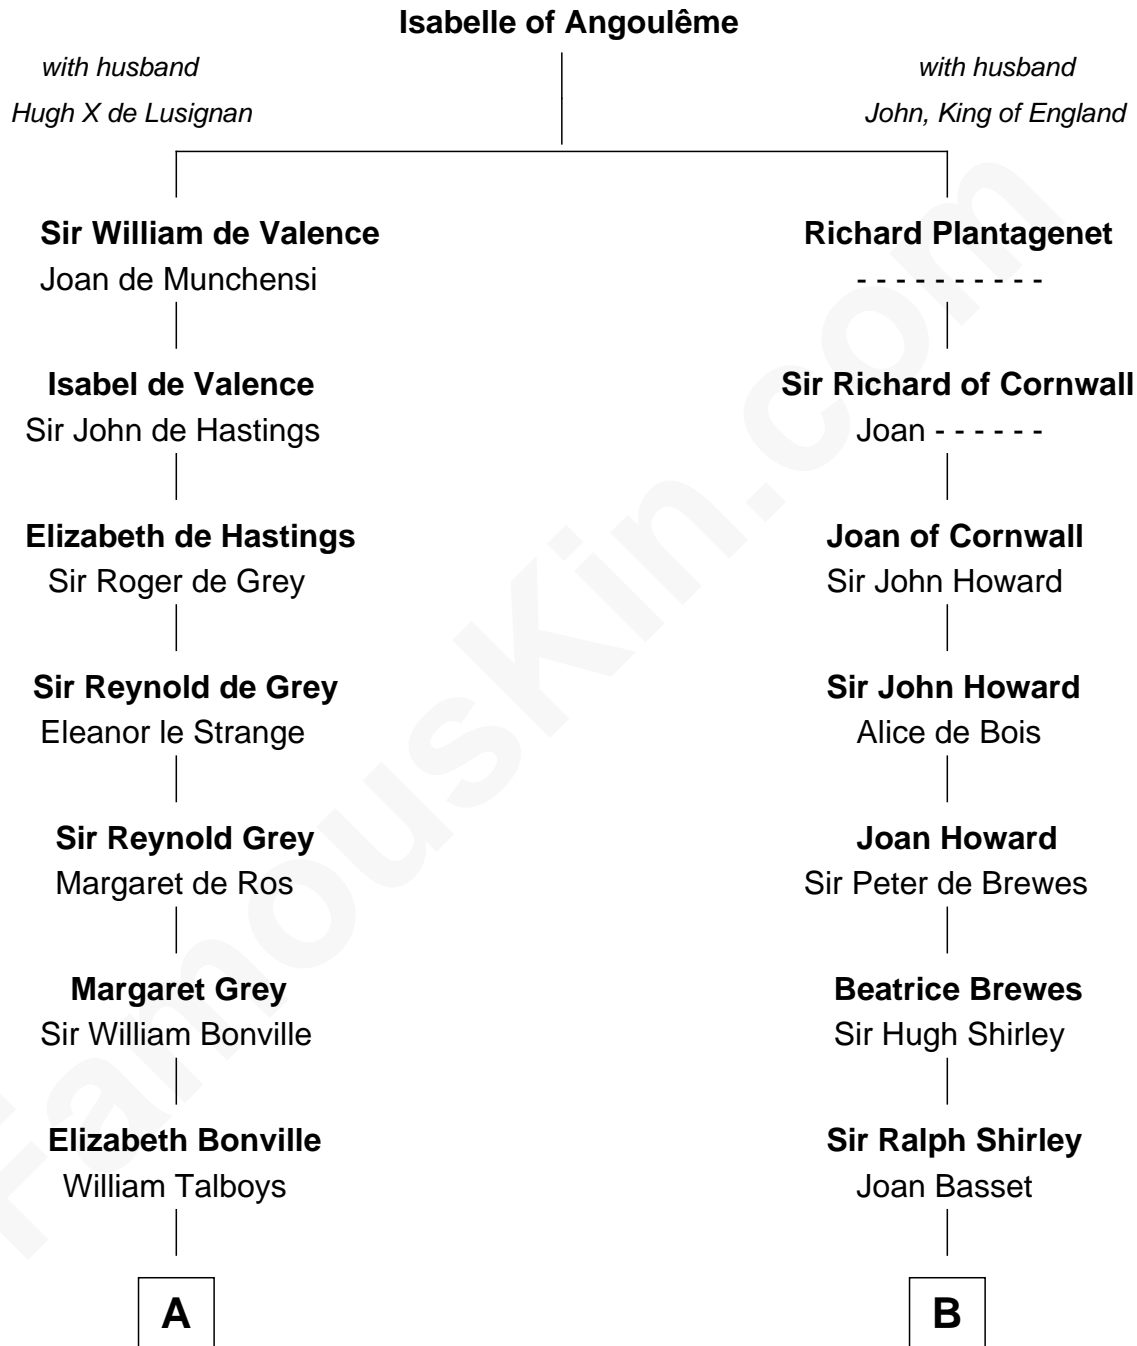

FamousKin.com Relationship Chart of

Meriwether Lewis

Lewis and Clark Expedition

17th cousin 3 times removed of

Eugene Foss

45th Governor of Massachusetts

C

—
Susanna Hallett
Col. Heman Bangs

—
Amanda Bangs
Samuel Bartlett Foss

—
George Edmund Foss
Marcia Cordelia Noble

—
Eugene Foss
45th Governor of Massachusetts

FamousKin.com