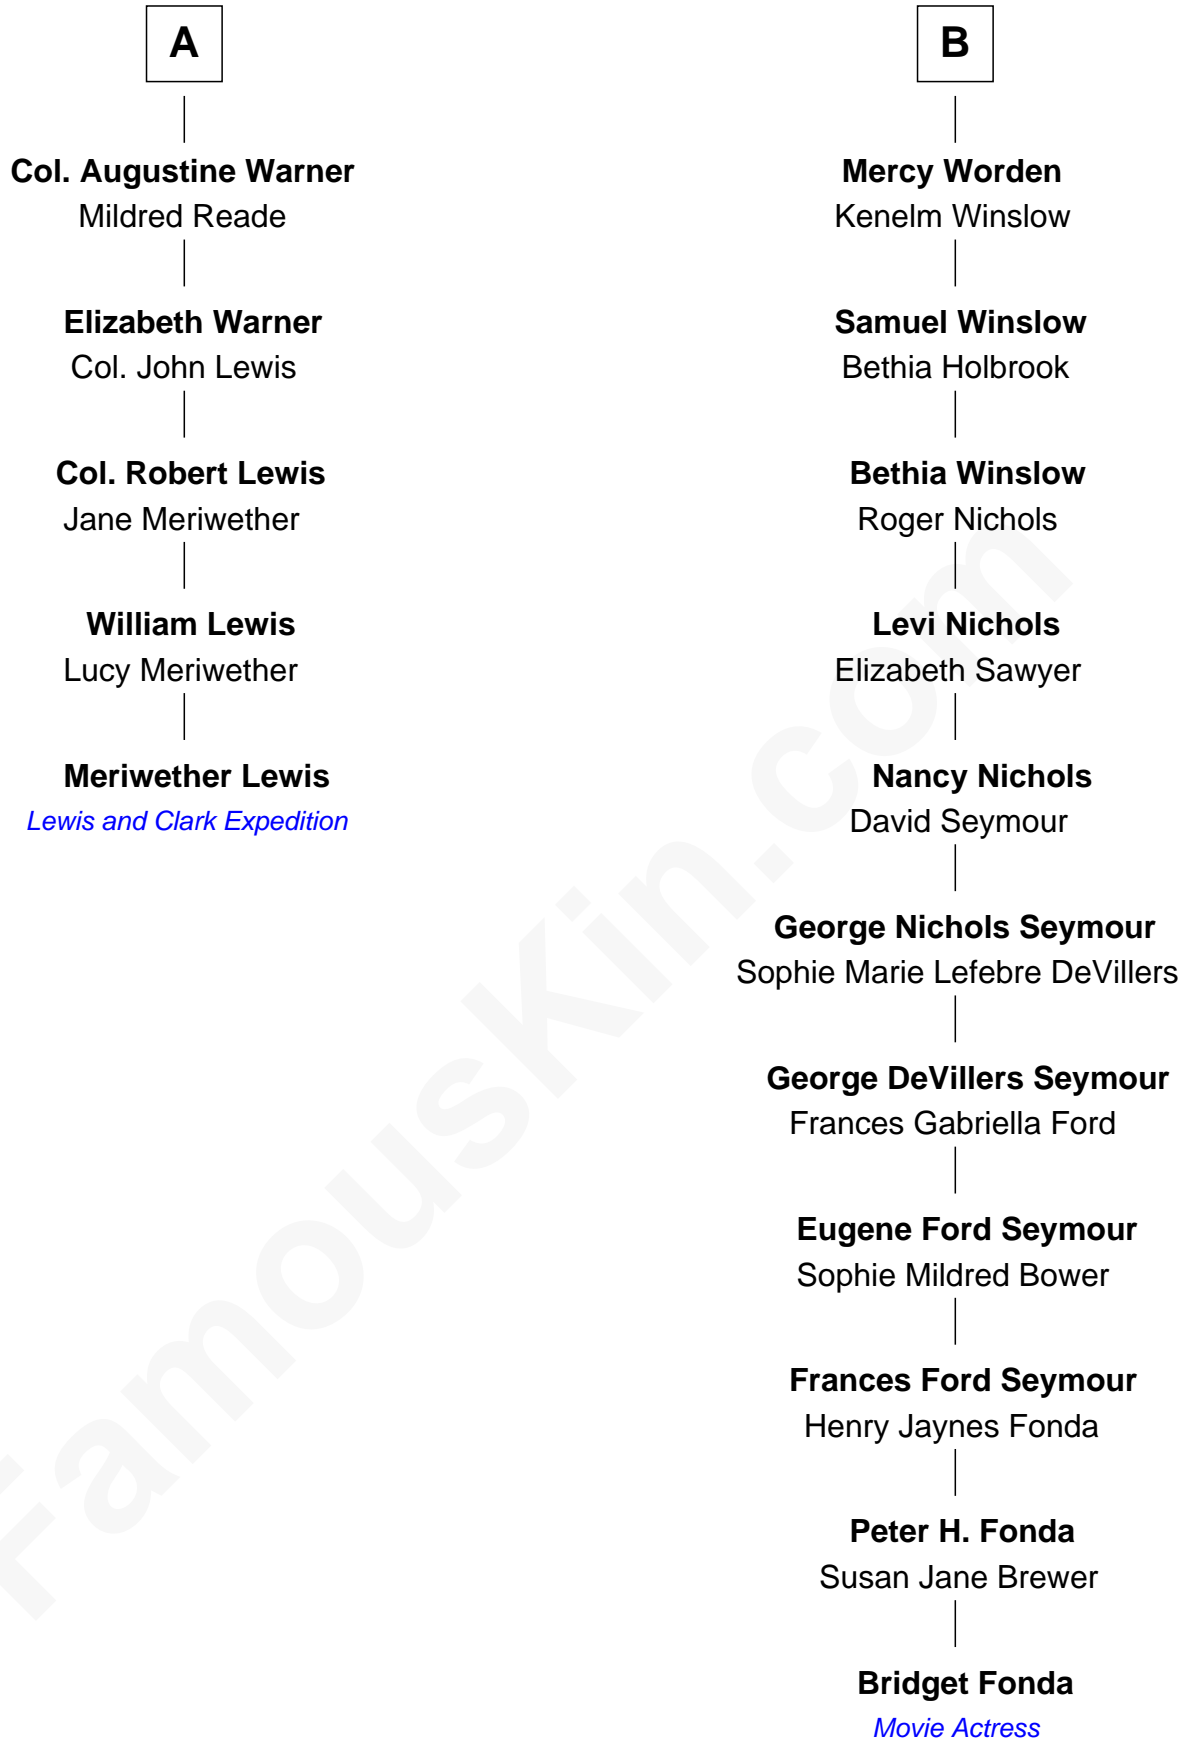

FamousKin.com Relationship Chart of

Meriwether Lewis

Lewis and Clark Expedition

11th cousin 6 times removed of

Bridget Fonda

Movie Actress

Richard Sherburne

Alice Hamerton

Bridget Fonda photo by [Rita Molnár](#) (CC BY-SA 2.0)