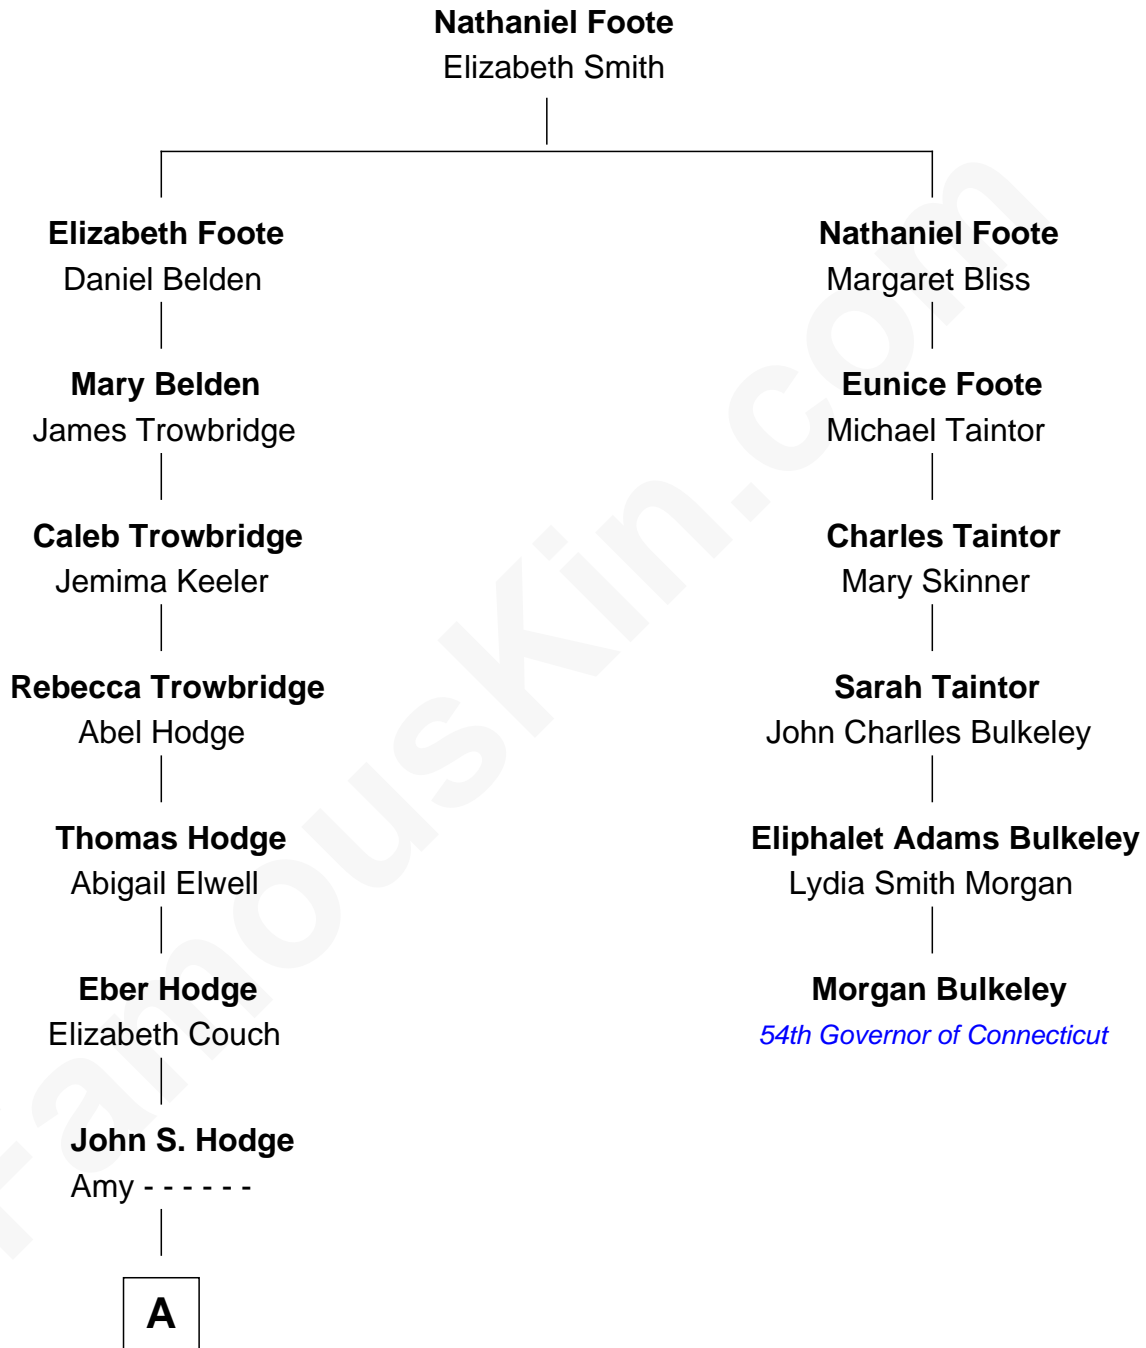

**FamousKin.com**  
**Relationship Chart of**  
**Sarah Jessica Parker**  
*TV and Movie Actress*

**5th cousin 7 times removed of**  
**Morgan Bulkeley**  
*54th Governor of Connecticut*

**A**

|  
**John Eber Hodge**

Mary Stewart

|  
**Elva D. Hodge**

Katie Weis

|  
**Lillian Hodge**

Louis Breitenbuecher

|  
**Lillian Brietenbuecher**

Walter E. Keck

|  
**Barbara Keck**