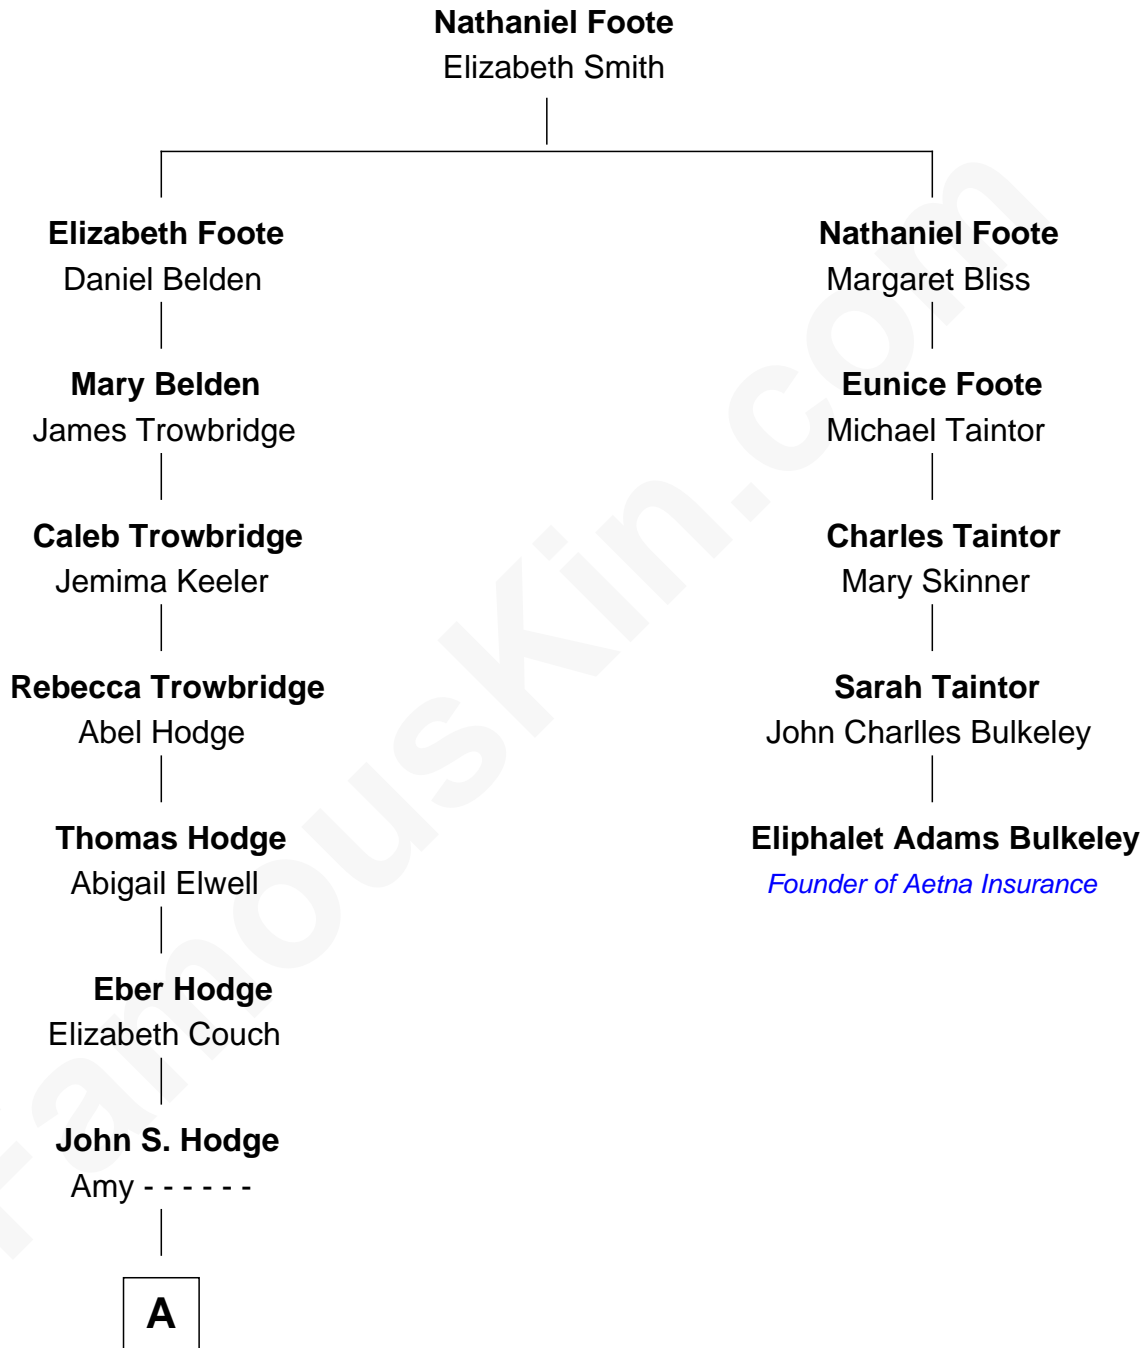

# FamousKin.com Relationship Chart of

**Sarah Jessica Parker**

*TV and Movie Actress*

4th cousin 8 times removed of

**Eliphalet Adams Bulkeley**

*Founder of Aetna Insurance*

**A**

|  
**John Eber Hodge**

Mary Stewart

|  
**Elva D. Hodge**

Katie Weis

|  
**Lillian Hodge**

Louis Breitenbuecher

|  
**Lillian Brietenbuecher**

Walter E. Keck

|  
**Barbara Keck**