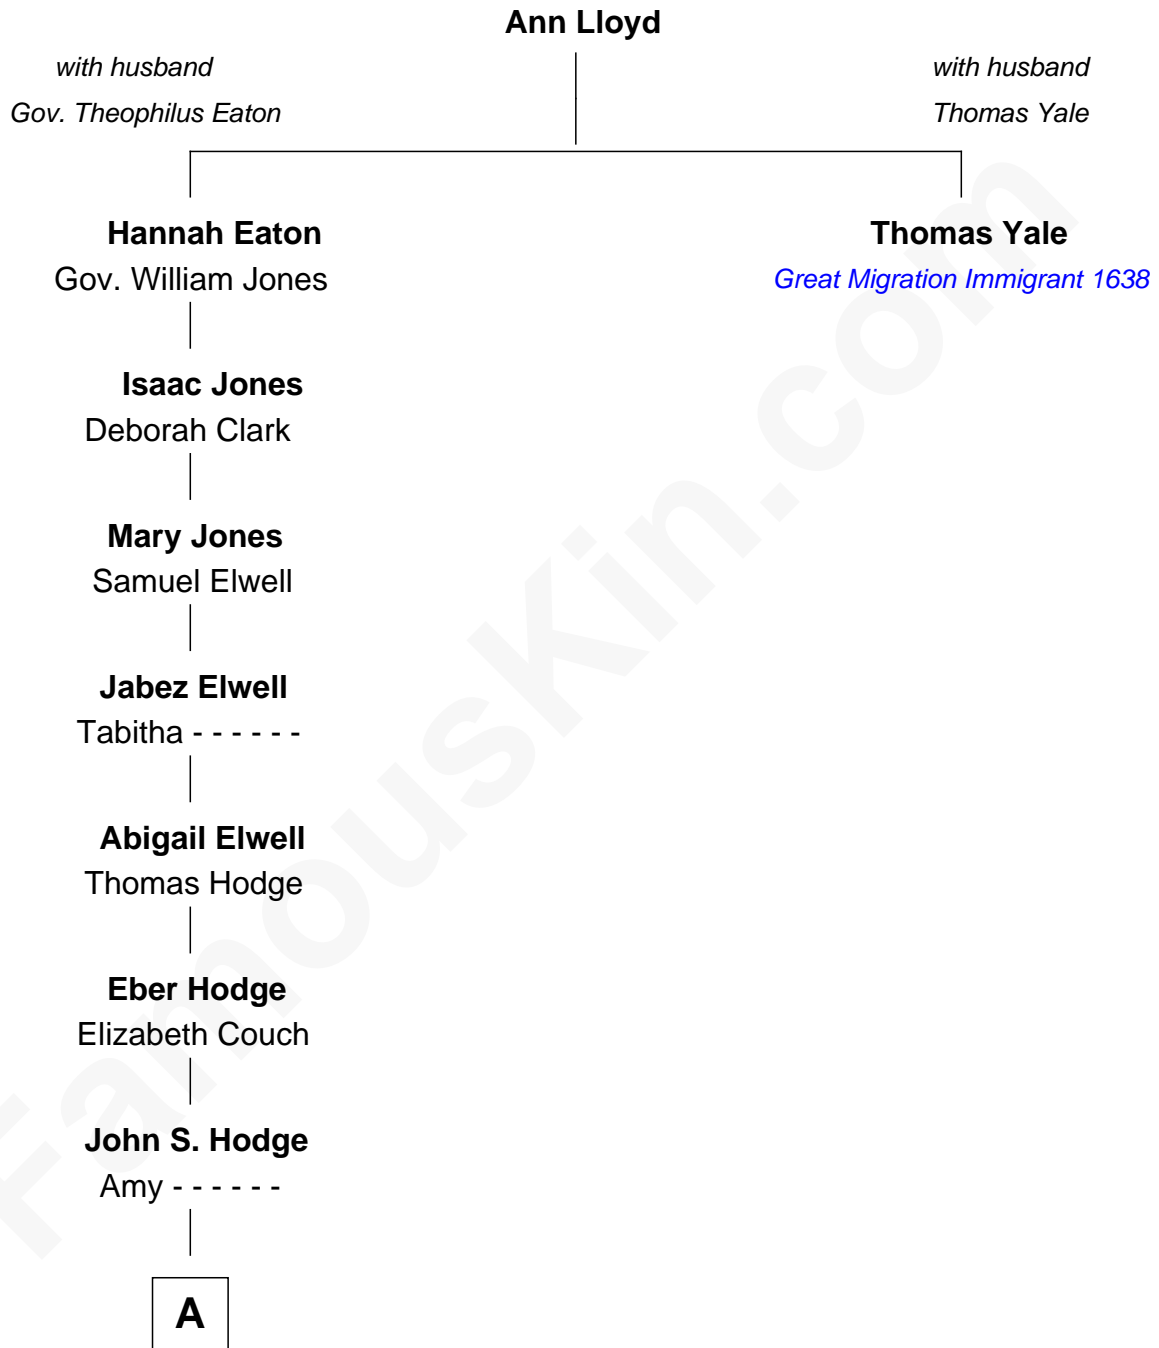

FamousKin.com Relationship Chart of

Sarah Jessica Parker

TV and Movie Actress

10th great-grandniece of

Thomas Yale

(c1616 - 1683) Great Migration Immigrant 1638

A

|
John Eber Hodge

Mary Stewart

|
Elva D. Hodge

Katie Weis

|
Lillian Hodge

Louis Breitenbuecher

|
Lillian Brietenbuecher

Walter E. Keck

|
Barbara Keck