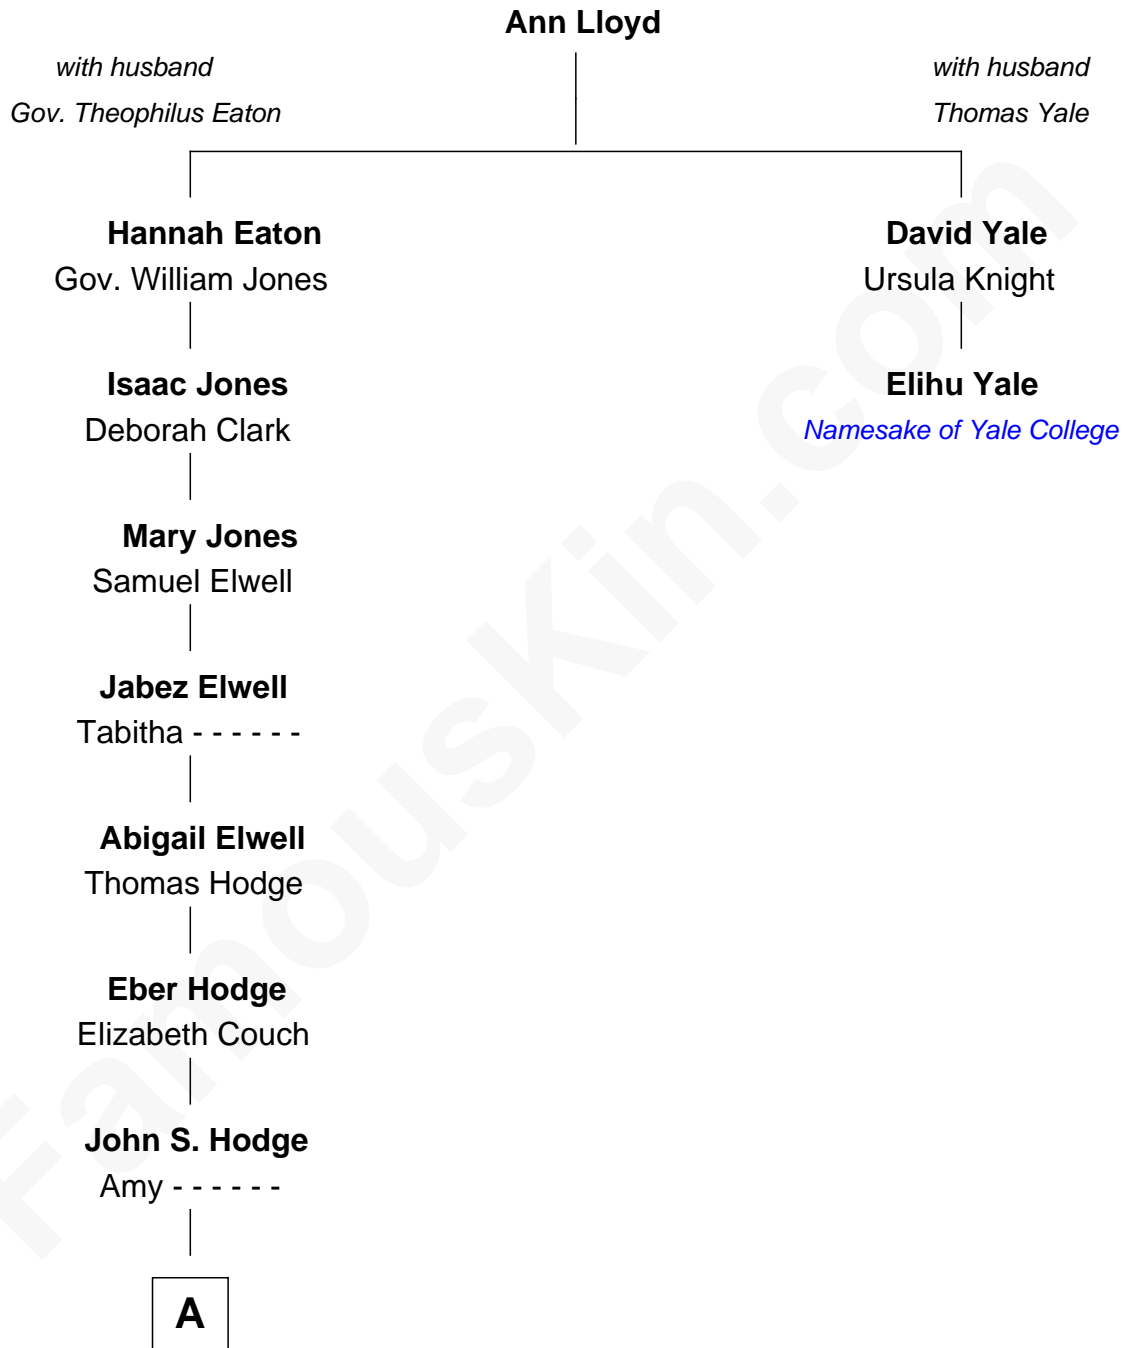

FamousKin.com
Relationship Chart of
Sarah Jessica Parker
TV and Movie Actress

1st cousin 11 times removed of

Elihu Yale

Benefactor and Namesake of Yale College

A

|
John Eber Hodge

Mary Stewart

|
Elva D. Hodge

Katie Weis

|
Lillian Hodge

Louis Breitenbuecher

|
Lillian Brietenbuecher

Walter E. Keck

|
Barbara Keck

Stephen J. Parker

|
Sarah Jessica Parker