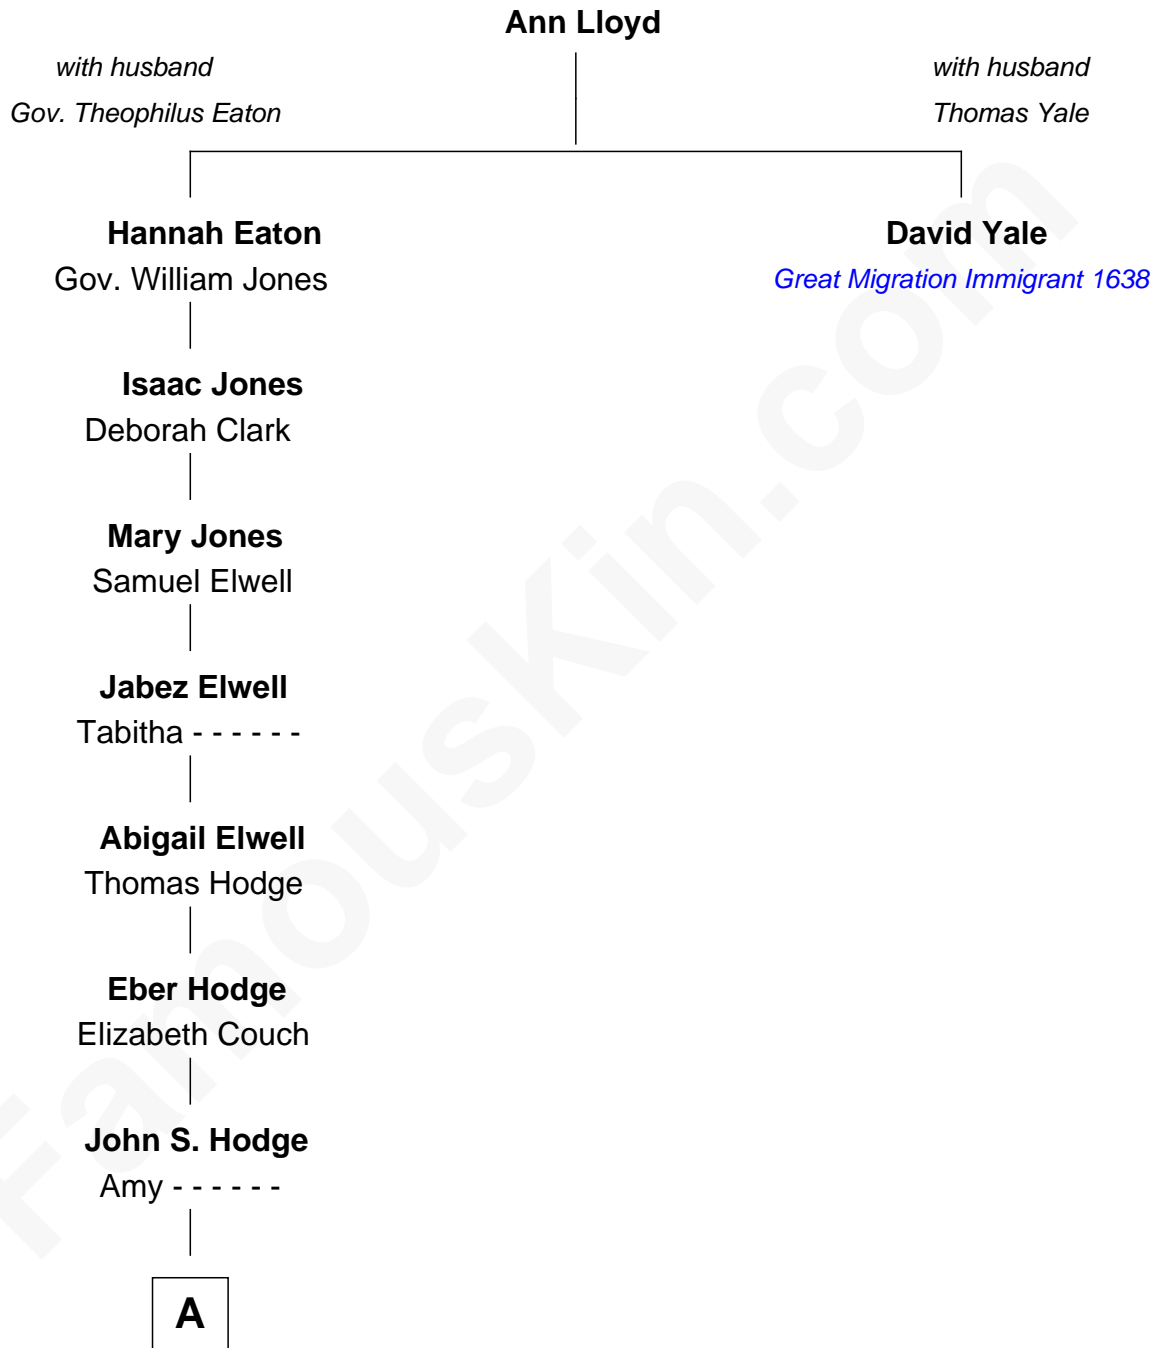

FamousKin.com Relationship Chart of

Sarah Jessica Parker

TV and Movie Actress

10th great-grandniece of

David Yale

(c1613 - 1690) Great Migration Immigrant 1638

A

John Eber Hodge

Mary Stewart

Elva D. Hodge

Katie Weis

Lillian Hodge

Louis Breitenbuecher

Lillian Brietenbuecher

Walter E. Keck

Barbara Keck