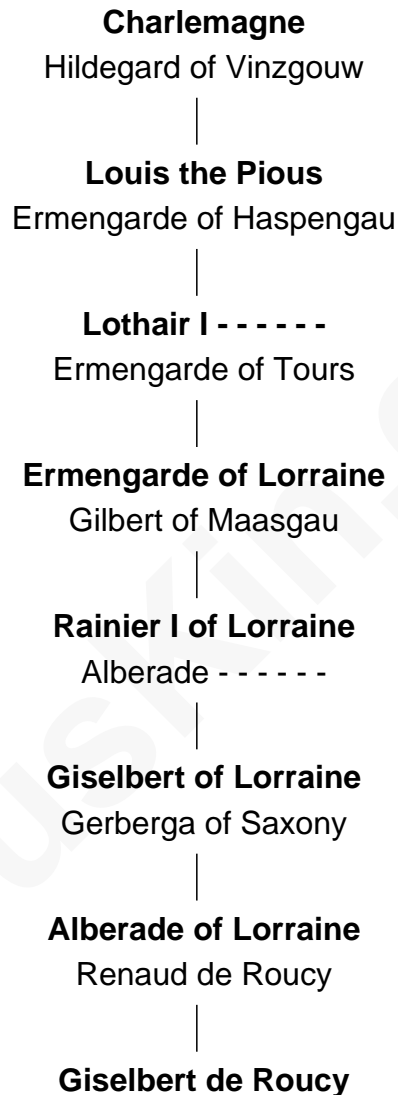

# FamousKin.com Relationship Chart of

**Sarah Jessica Parker**

*TV and Movie Actress*

40th Great-granddaughter of

**Charlemagne**

*King of the Franks*

**A**

**A**

**Ebles of Roucy**  
Beatrix of Hainault

**Alice de Roucy**  
Hildouin of Montdidier

**Margaret de Roucy**  
Hugh de Claremont

**Adeliza de Clermont-en-Beauvaisis**  
Gilbert Fitzrichard de Clare

**Richard Fitzgilbert de Clare**  
Adeliza de Meschines