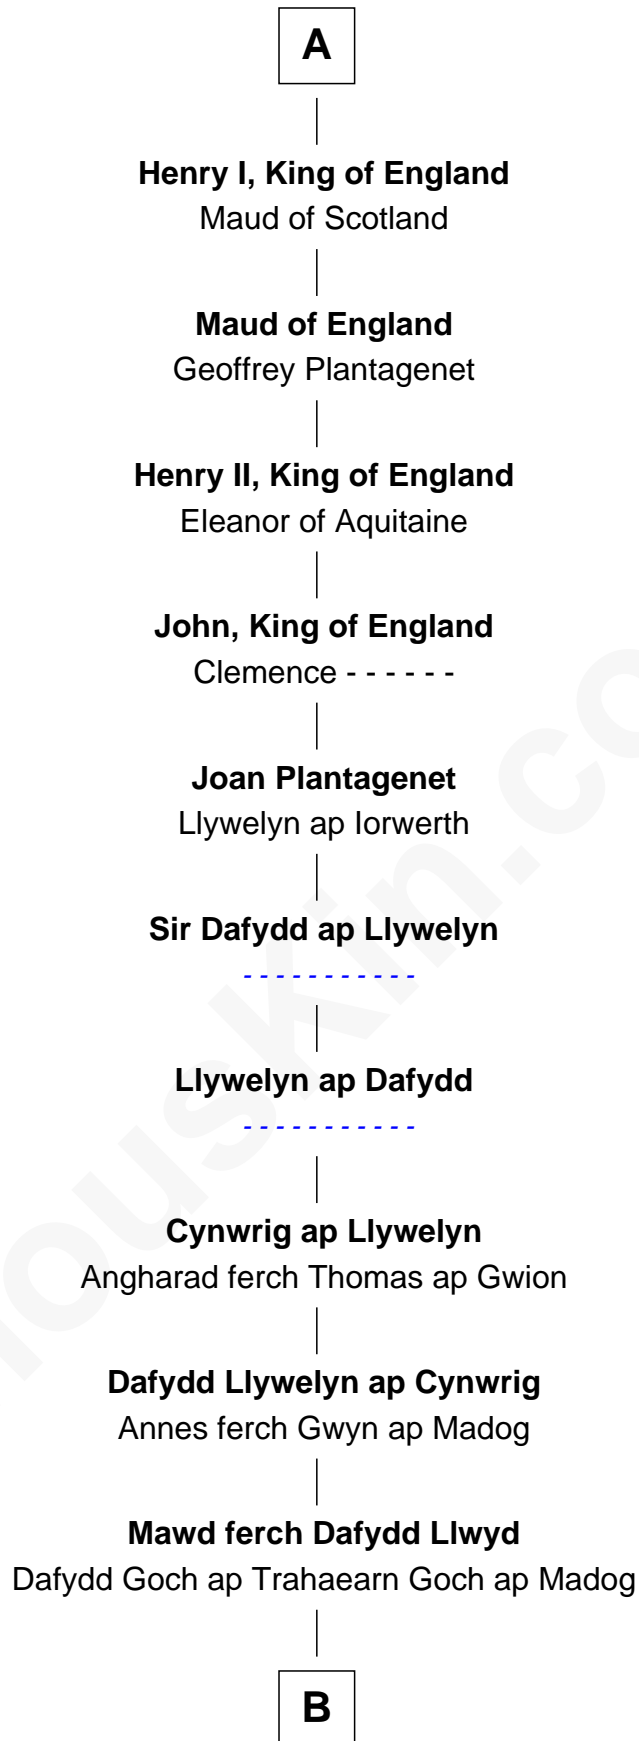

FamousKin.com Relationship Chart of

Sarah Jessica Parker

TV and Movie Actress

38th Great-granddaughter of

Alfred the Great

King of the Anglo-Saxons

Alfred the Great

Ealhswith of Mercia

AElfthryth of Wessex

Baudouin II of Flanders

Arnulf of Flanders

Adele of Vermandois

Baudoin III of Flanders

Mathilde of Saxony

Arnulf II of Flanders

Rozala of Lombardy

Baudoin IV of Flanders

Ogive of Luxembourg

Baudoin V of Flanders

Adela of France

Matilda of Flanders

William I, King of England

A

B

Ieuan Goch ap Dafydd Goch

Efa ferch Einion ap Celynin

Maredudd ap Ieuan Goch

Morfudd ferch Gruffudd ap Llywelyn Fychan

Lleucu ferch Maredudd

Gruffudd ap Cynwrig ap Bleddyn Llwyd

Dafydd Llwyd ap Gruffudd

Gwen ferch Gruffudd Goch ap Ieuan