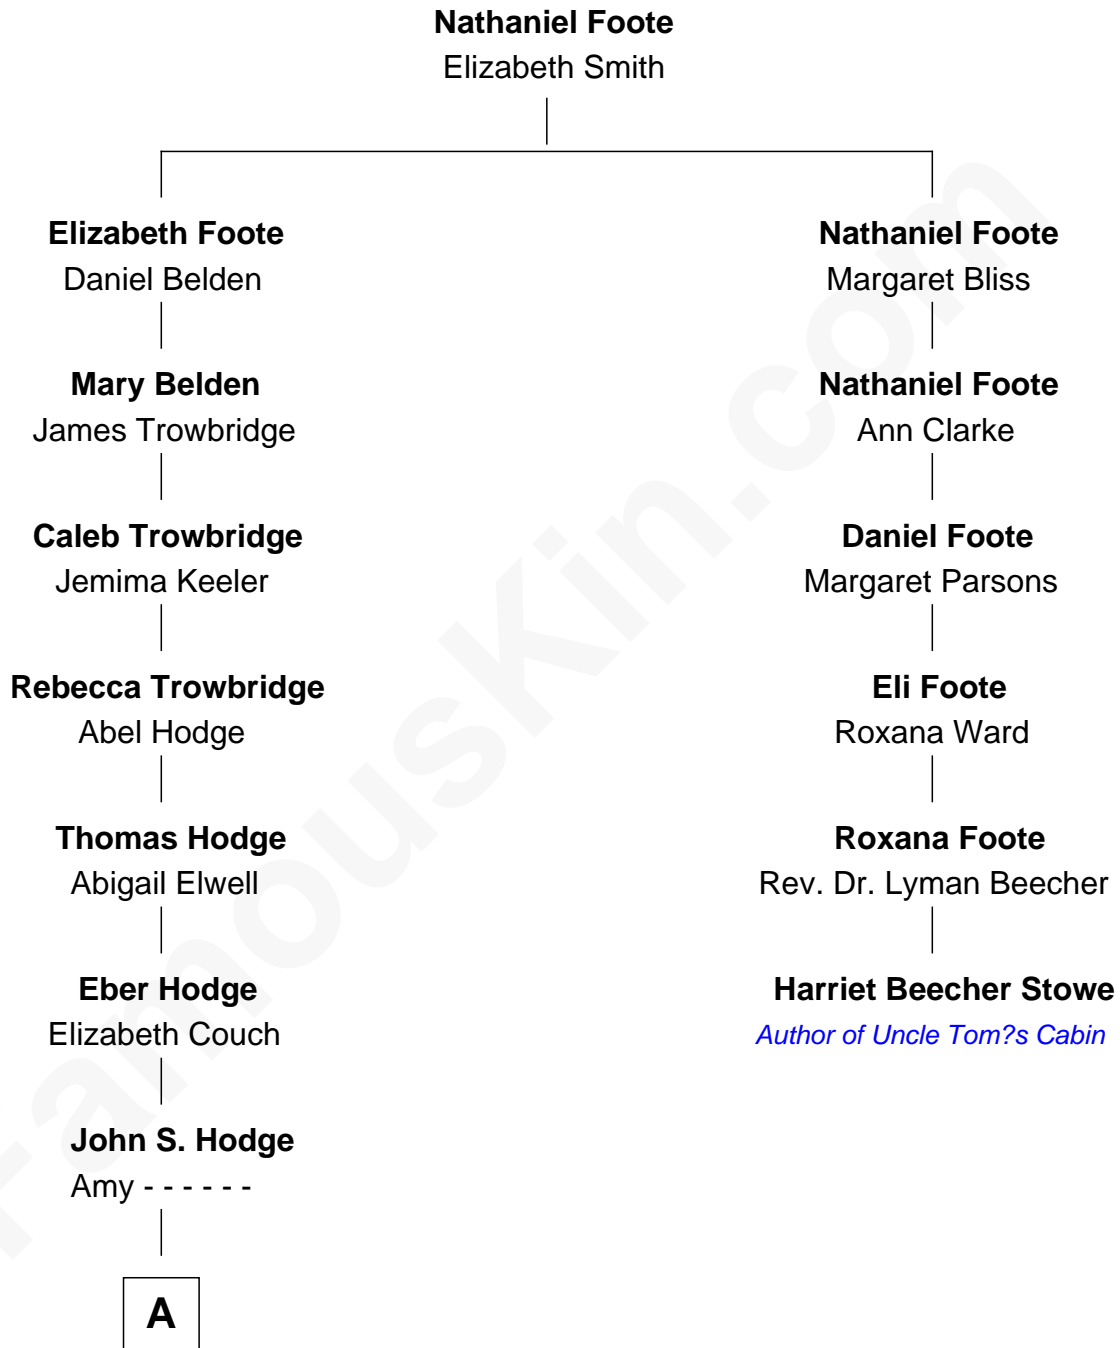

FamousKin.com Relationship Chart of

Sarah Jessica Parker

TV and Movie Actress

5th cousin 7 times removed of

Harriet Beecher Stowe

Author of Uncle Tom's Cabin

A

|
John Eber Hodge

Mary Stewart

|
Elva D. Hodge

Katie Weis

|
Lillian Hodge

Louis Breitenbuecher

|
Lillian Brietenbuecher

Walter E. Keck

|
Barbara Keck