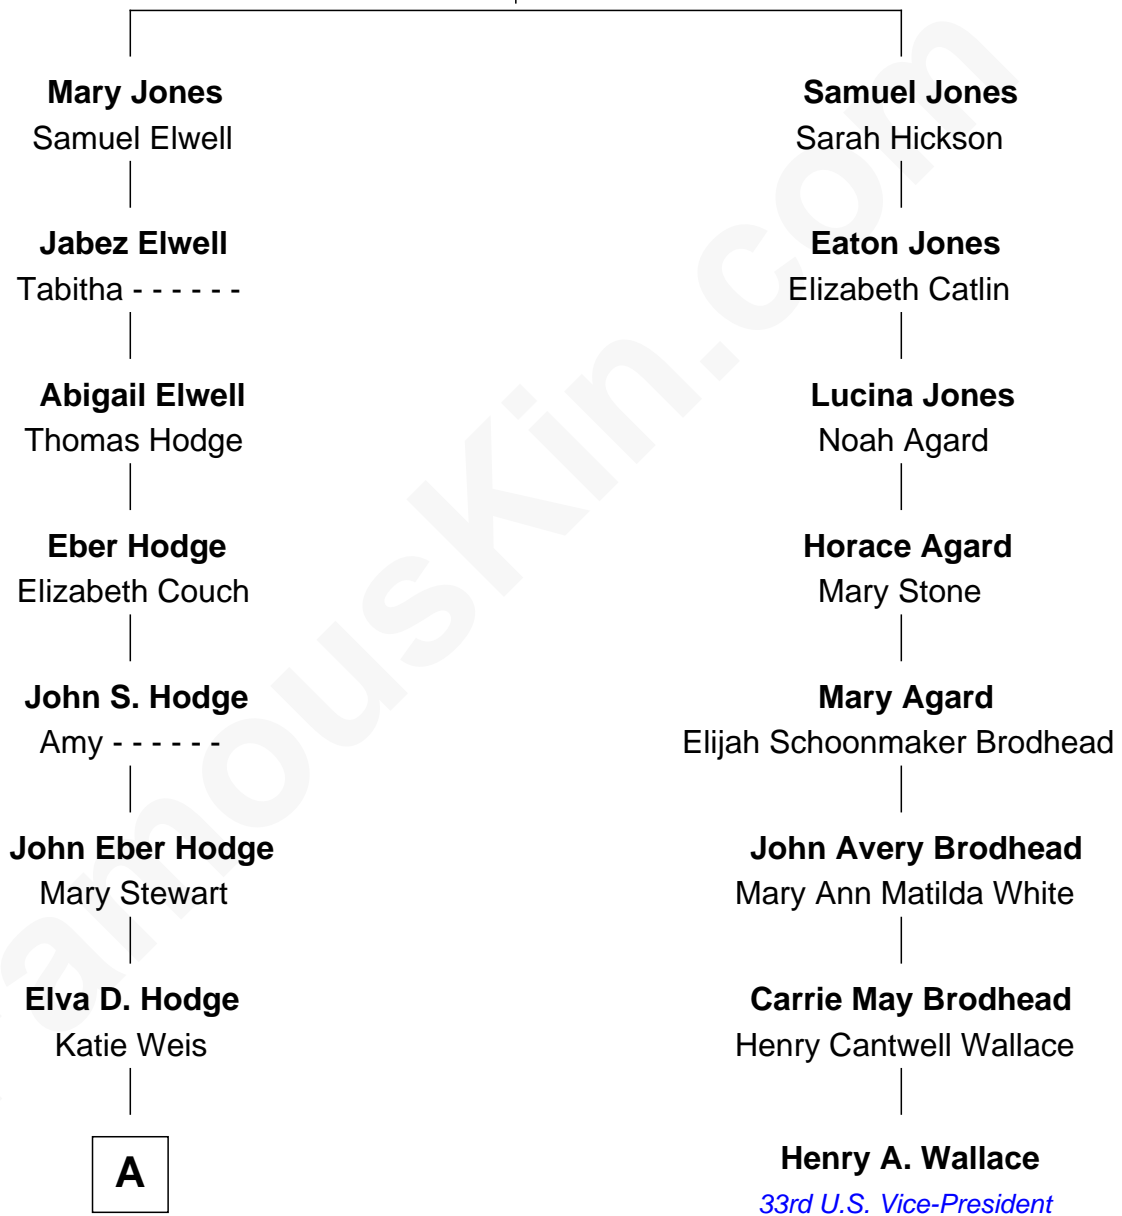

FamousKin.com Relationship Chart of

Sarah Jessica Parker

TV and Movie Actress

7th cousin 3 times removed of

Henry A. Wallace

33rd U.S. Vice-President

Isaac Jones
Deborah Clark

A

—
Lillian Hodge
Louis Breitenbuecher

—
Lillian Brietenbuecher
Walter E. Keck

—
Barbara Keck
Stephen J. Parker

—
Sarah Jessica Parker
TV and Movie Actress

FamousKin.com