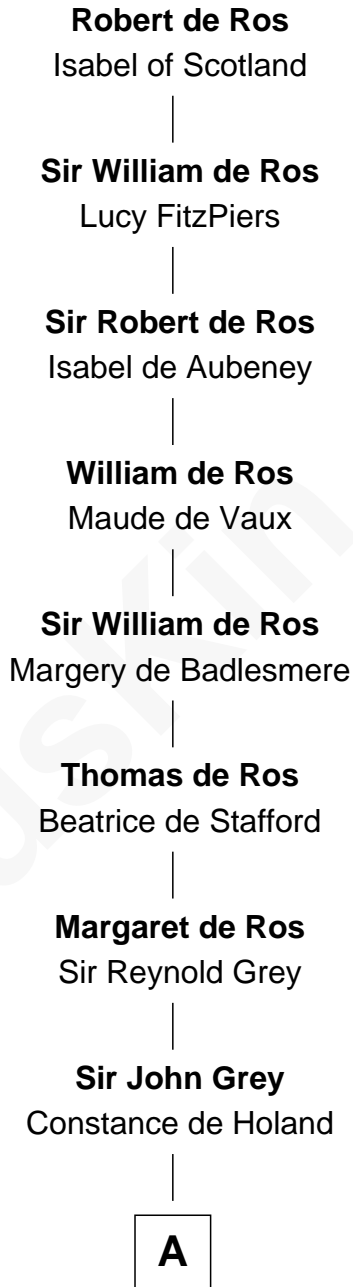

FamousKin.com Relationship Chart of

Robert de Ros

Magna Carta Surety

23rd Great-grandfather of

Story Musgrave

NASA Astronaut

A

Alice Grey

Sir William Knyvet

Sir Edmund Knyvet

Eleanor Tyrrel

Edmund Knyvet

Jane Bouchier

John Knyvet

Agnes Harcourt

Abigail Knyvet

William Gray

—
William Rufus Gray

Mary Clay

—
William Gray

Sarah Frances Loring

—
Edward Gray

Elizabeth Gray Story

—
Marguerite Gray