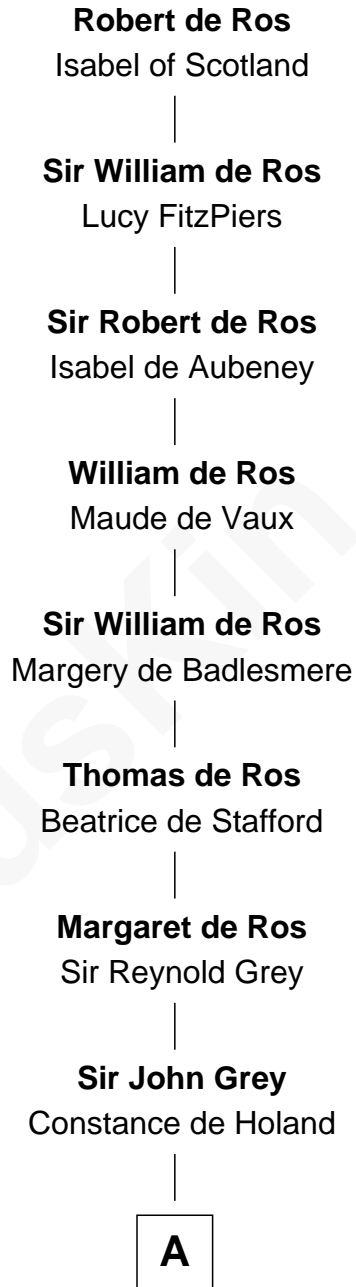

FamousKin.com Relationship Chart of

Robert de Ros

Magna Carta Surety

23rd Great-grandfather of

Linda Hunt

TV and Movie Actress

A

Sir Edmund Grey

Katherine Percy

Anne Grey

Sir John Grey

Probable

Tacy Grey

John Guise

William Guise

Mary Rotsey

John Guise

Jane Pouncefoot

Elizabeth Guise

Robert Haviland

Jane Haviland

William Torrey

William Torrey

Deborah Greene