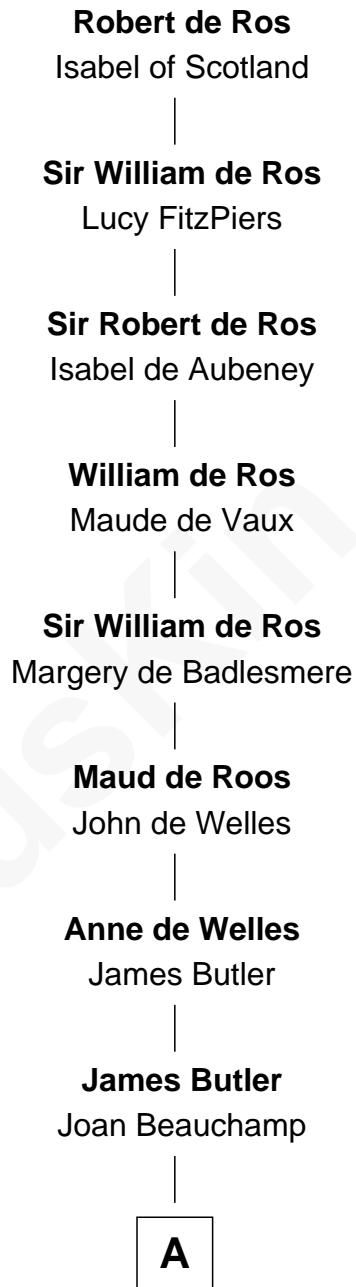

# FamousKin.com Relationship Chart of

**Robert de Ros**

*Magna Carta Surety*

22nd Great-grandfather of

**Lizzie Borden**

*Accused Murderess*

**A**

**Elizabeth Butler**

John Talbot

**Ann Talbot**

Sir Henry Vernon

**Elizabeth Vernon**

Sir Robert Corbet

**Dorothy Corbet**

Sir Richard Mainwaring

**Sir Arthur Mainwaring**

Margaret Mainwaring

**Mary Mainwaring**

Richard Cotton

**Frances Cotton**

George Abell

**Robert Abell**

Joanna - - - - -

**Mary Abell**

Rev. Samuel Luther

**Samuel Luther**

Sarah - - - - -

**B**

**B**

James Luther

Martha Slade

Martha Luther