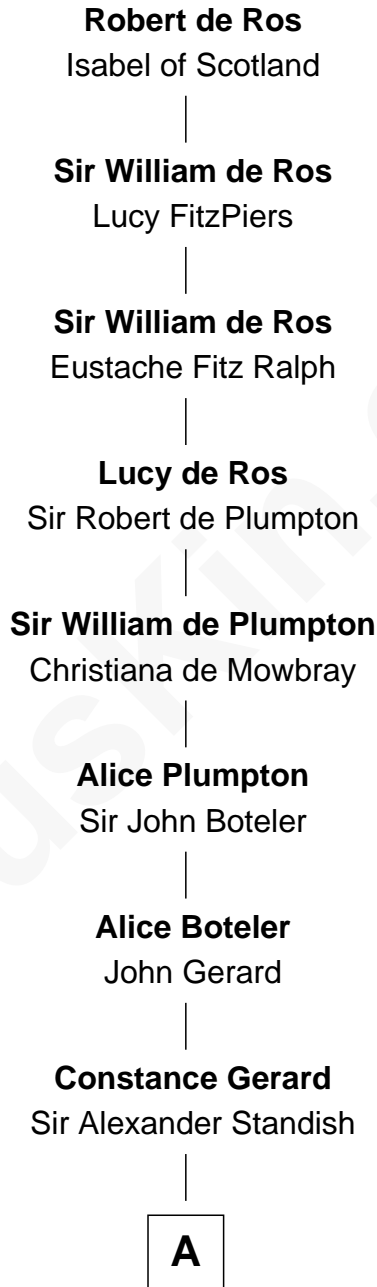

FamousKin.com Relationship Chart of

Robert de Ros

Magna Carta Surety

23rd Great-grandfather of

Jonathan Bush

Co-founder and CEO of athenahealth

A

Oliver Standish

Grace Standish

Ralph Faircloth

Lawrence Faircloth

Elizabeth -----

Thomas Faircloth

Millicent Barr

Mary Faircloth

Thomas Allen