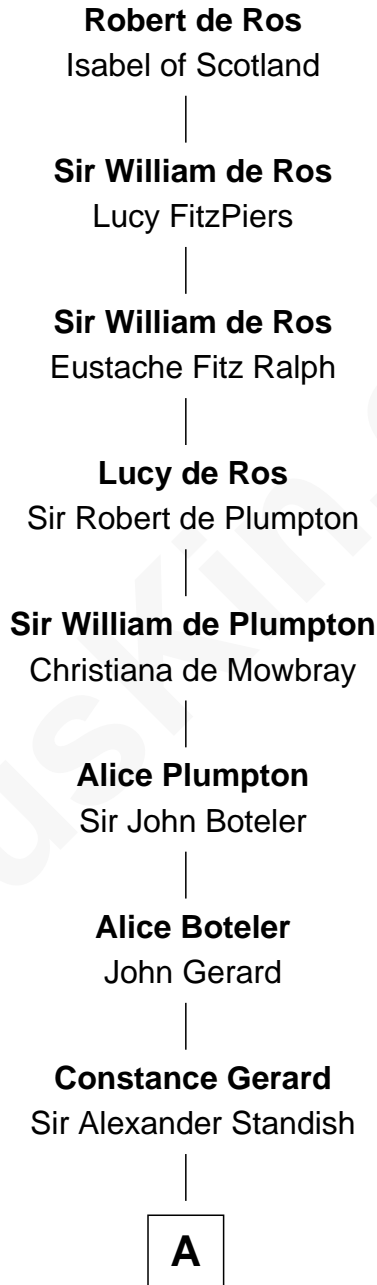

FamousKin.com Relationship Chart of

Robert de Ros

Magna Carta Surety

23rd Great-grandfather of

Billy Bush

TV Personality and Host

A

Oliver Standish

Grace Standish

Ralph Faircloth

Lawrence Faircloth

Elizabeth -----

Thomas Faircloth

Millicent Barr

Mary Faircloth

Thomas Allen