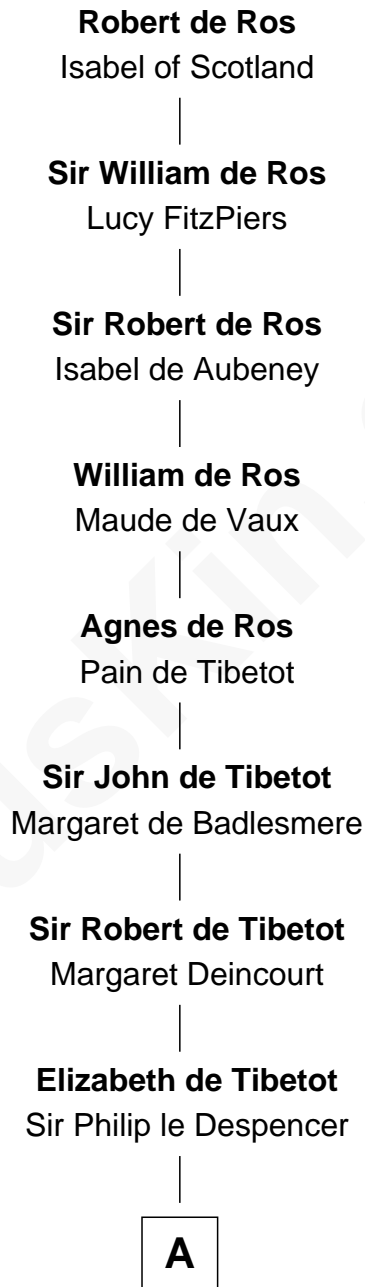

# FamousKin.com Relationship Chart of

**Robert de Ros**

*Magna Carta Surety*

19th Great-grandfather of

**John Fairfield**

*13th and 16th Governor of Maine*

**A**

**Margery Despencer**

Sir Roger Wentworth

**Sir Philip Wentworth**

Mary Clifford

**Elizabeth Wentworth**

Sir Martin de la See

**Joan de la See**

Sir Piers Hildyard

**Isabel Hildyard**

Ralph Legard

**Joan Ledgard**

Richard Skepper

**Edward Skepper**

Mary Robinson

**Rev. William Skepper**

Sarah Fisher

**Sarah Skepper**

Walter Fairfield

**William Fairfield**

Esther Gott

**B**

**B**

|  
**William Fairfield**

Elizabeth White

|  
**Rev. John Fairfield**