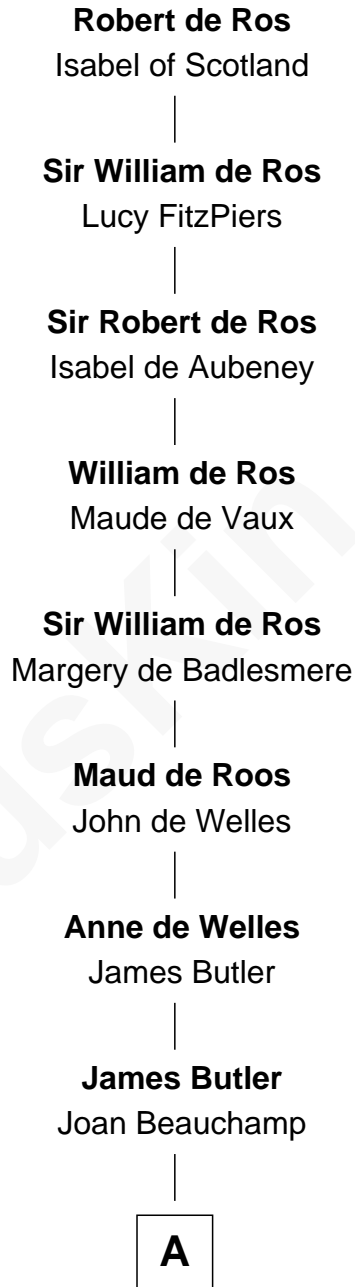

# FamousKin.com Relationship Chart of

**Robert de Ros**

*Magna Carta Surety*

23rd Great-grandfather of

**Mamie (Doud) Eisenhower**

*First Lady of President Dwight Eisenhower*

**A**

**Sir Thomas Butler**

Anne Hankeford

**Margaret Butler**

Sir William Boleyn

**Alice Boleyn**

Sir Robert Clere

**Sir John Clere**

Anne Tyrrell

**Sir Edmund Clere**