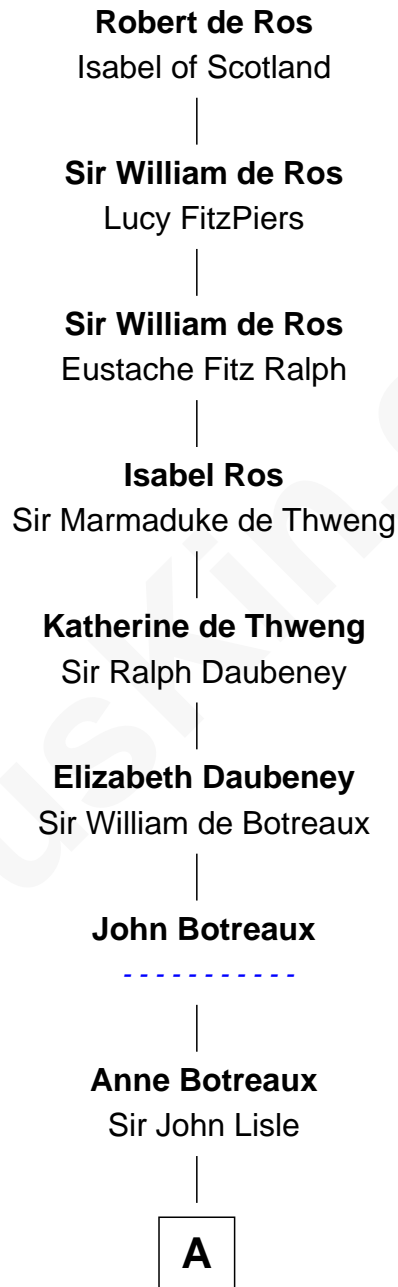

FamousKin.com Relationship Chart of

Robert de Ros

Magna Carta Surety

23rd Great-grandfather of

Kevin Spacey

TV and Movie Actor

A

Margaret Lisle

Anne Milborne

Richard Samborne

Ann Bachiler

John Sanborn

Mary Tuck

Probable

Dinah Sanborn

James Marston