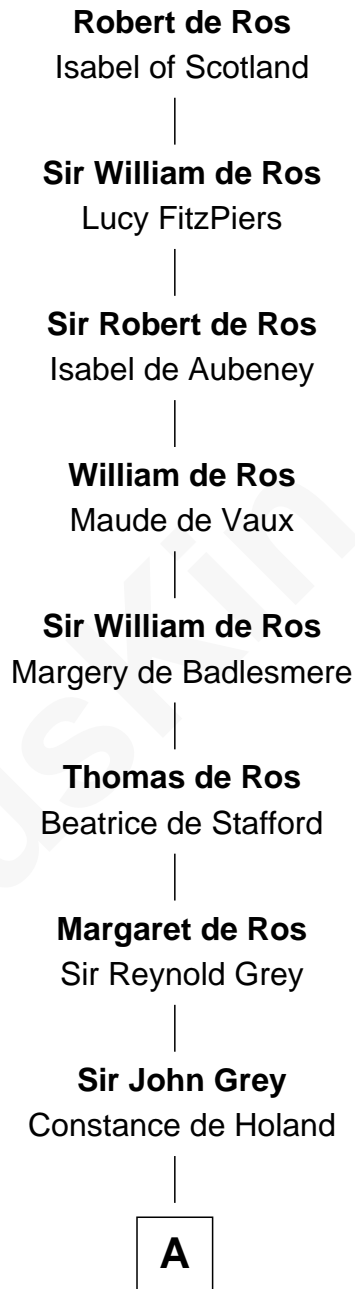

# FamousKin.com Relationship Chart of

**Robert de Ros**

*Magna Carta Surety*

18th Great-grandfather of

**John Torrey**

*Co-founder, NY Academy of Science*

**A**

—  
**Sir Edmund Grey**

Katherine Percy

—  
**Anne Grey**

Sir John Grey

—  
*Probable*

**Tacy Grey**

John Guise

—  
**William Guise**

Mary Rotsey

—  
**John Guise**

Jane Pouncefoot

—  
**Elizabeth Guise**

Robert Haviland

—  
**Jane Haviland**

William Torrey

—  
**William Torrey**

Deborah Greene