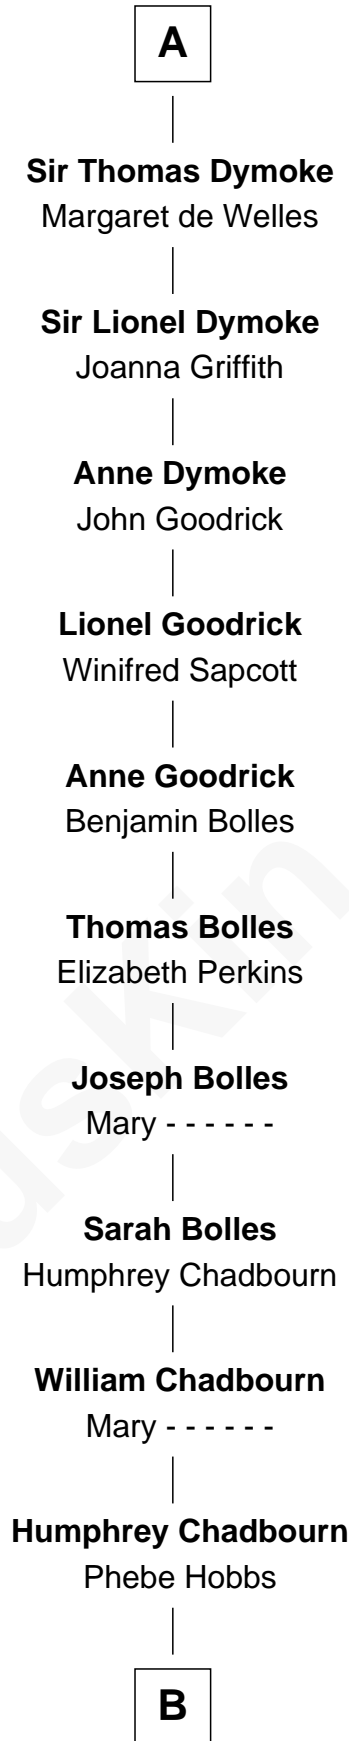

FamousKin.com Relationship Chart of

Robert de Ros

Magna Carta Surety

22nd Great-grandfather of

Andrew Card

21st White House Chief of Staff

Robert de Ros

Isabel of Scotland

Sir William de Ros

Lucy FitzPiers

Sir William de Ros

Eustache Fitz Ralph

Ivetta de Ros

Sir Geoffrey le Scrope

Sir Stephen le Scrope

Isabel - - - - -

Joan le Scrope

William Pert

Isabel Pert

Robert Conyers

Joan Conyers

Sir Philip Dymoke

A

B