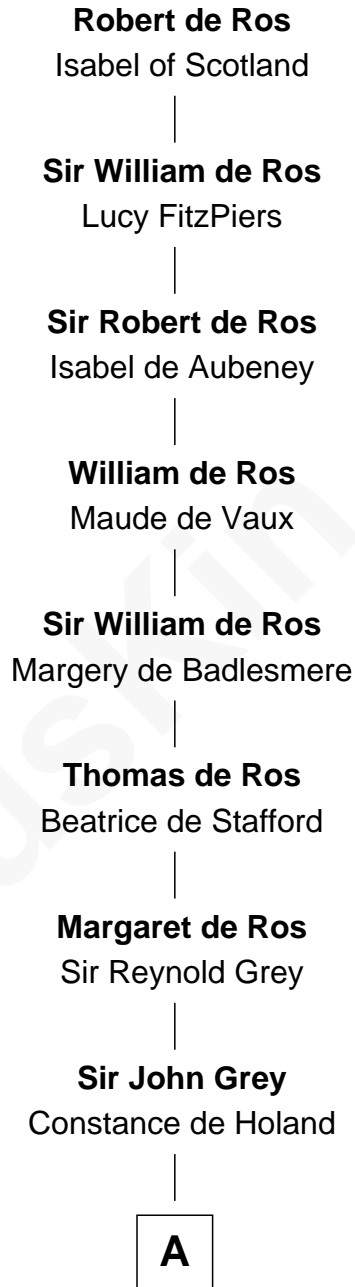

# FamousKin.com Relationship Chart of

**Robert de Ros**

*Magna Carta Surety*

23rd Great-grandfather of

**Angela Y. Davis**

*Civil Rights Activist and former Black Panther*

**A**

**Alice Grey**

Sir William Knyvet

**Sir Edmund Knyvet**

Eleanor Tyrrel

**Edmund Knyvet**

Jane Bouchier

**John Knyvet**

Agnes Harcourt

**Abigail Knyvet**

Martin Sedley

**Muriel Sedley**

Brampton Gurdon

**Muriel Gurdon**

Richard Saltonstall

**Nathaniel Saltonstall**

Elizabeth Ward

**Gov. Gurdon Saltonstall**