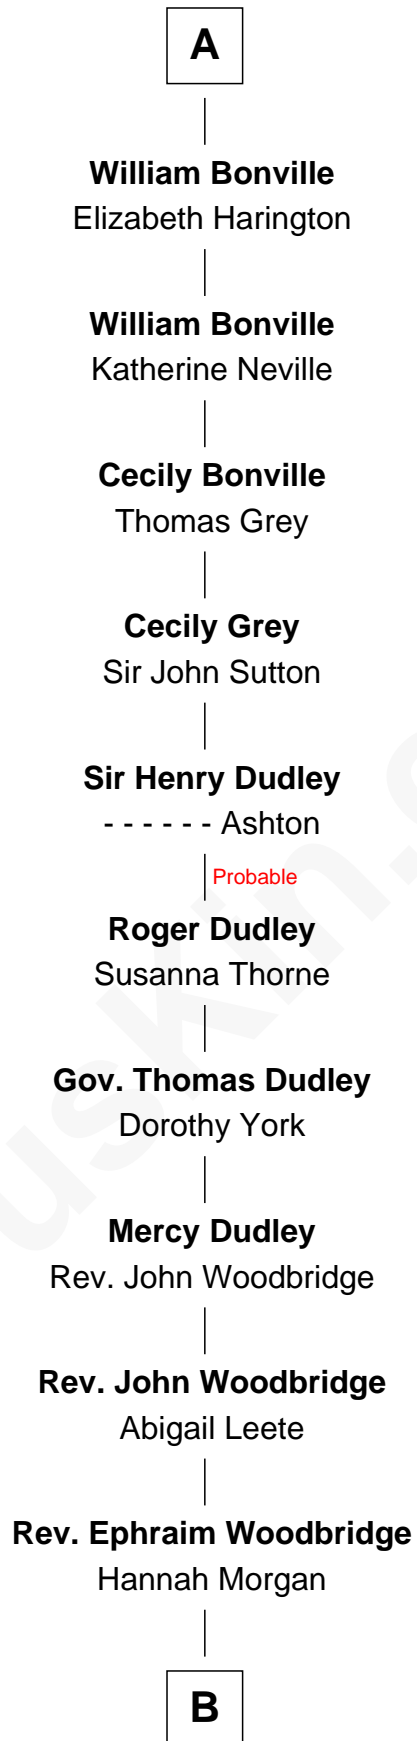

# FamousKin.com Relationship Chart of

**Robert de Ros**

*Magna Carta Surety*

18th Great-grandfather of

**William Woodbridge**

*2nd Governor of Michigan*

**Robert de Ros**

Isabel of Scotland

**Sir William de Ros**

Lucy FitzPiers

**Sir Robert de Ros**

Isabel de Aubeney

**William de Ros**

Maude de Vaux

**Sir William de Ros**

Margery de Badlesmere

**Thomas de Ros**

Beatrice de Stafford

**Margaret de Ros**

Sir Reynold Grey

**Margaret Grey**

Sir William Bonville

**A**

**B**

—  
**Dr. Dudley Woodbridge**

Sarah Sheldon

—  
**Dudley Woodbridge**

Lucy Backus

—  
**William Woodbridge**

*2nd Governor of Michigan*

FamousKin.com