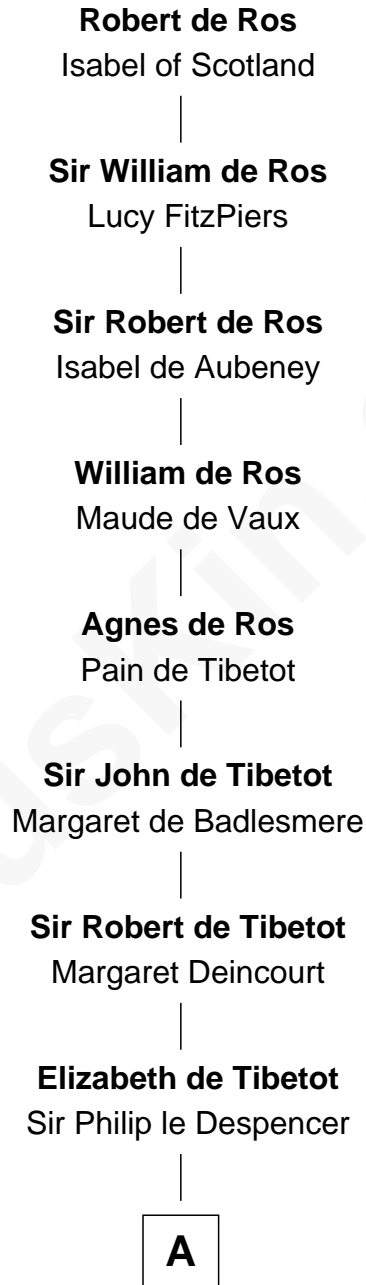

# FamousKin.com Relationship Chart of

**Robert de Ros**

*Magna Carta Surety*

23rd Great-grandfather of

**Bob Moore**

*Co-Founder, Bob's Red Mill*

**A**

**Margery Despencer**

Sir Roger Wentworth

**Henry Wentworth**

Elizabeth Howard

**Margery Wentworth**

Sir William Waldegrave

**George Waldegrave**

Anne Drury

**Phyllis Waldegrave**

Gertrude Maud Yost

**Doris Dell Learnard**

Kenneth Earl Moore

**Bob Moore**

*Co-Founder, Bob's Red Mill*