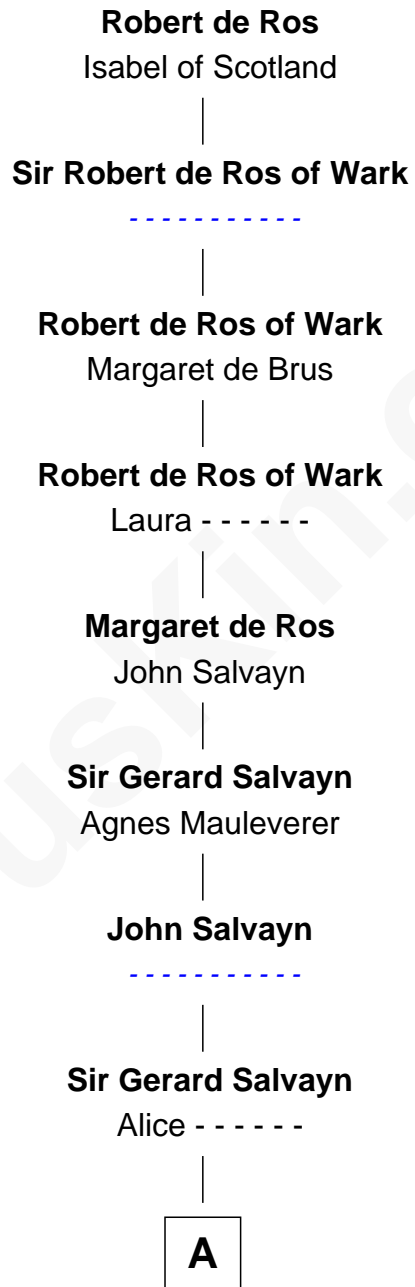

FamousKin.com Relationship Chart of

Robert de Ros

Magna Carta Surety

13th Great-grandfather of

William Wentworth

(c1616 - 1696/7) Great Migration Immigrant 1638

A

|
Muriel Salvayn
Sir Gerard Sotehill

|
Sir Gerard Sotehill
----- Percehay

|
Richard Sotehill
Agnes -----

|
Isabel Sotehill
Oliver Wentworth

|
William Wentworth
Ellen Gilby

|
Christopher Wentworth
Katharine Marbury

|
William Wentworth
Susanna Carter

|
William Wentworth
Great Migration Immigrant 1638