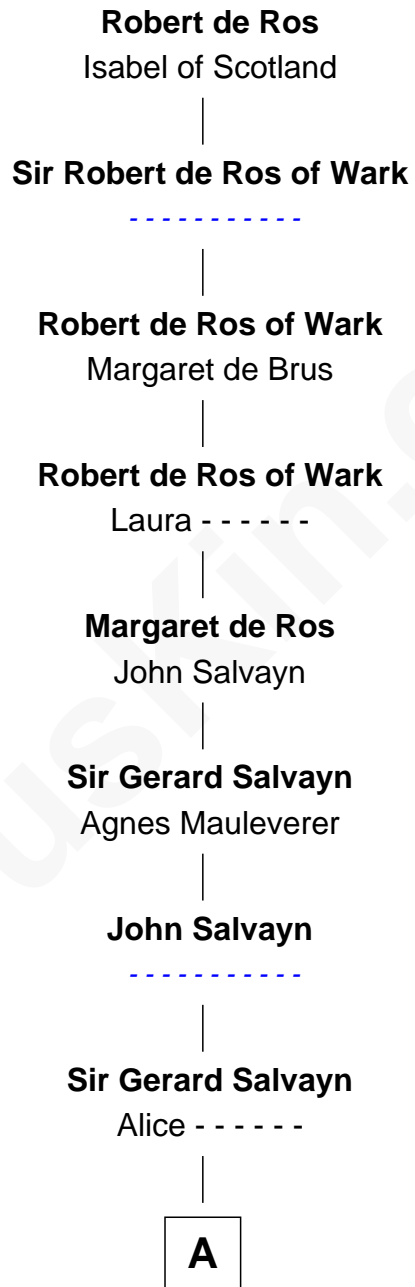

FamousKin.com Relationship Chart of

Robert de Ros

Magna Carta Surety

13th Great-grandfather of

William Wentworth

(c1616 - 1696/7) Great Migration Immigrant 1638

A

Muriel Salvayn
Sir Gerard Sotehill

Sir Gerard Sotehill
----- Percehay

Richard Sotehill
Agnes -----

Isabel Sotehill
Oliver Wentworth

William Wentworth
Ellen Gilby

Christopher Wentworth
Katharine Marbury

William Wentworth
Susanna Carter

William Wentworth
Great Migration Immigrant 1638