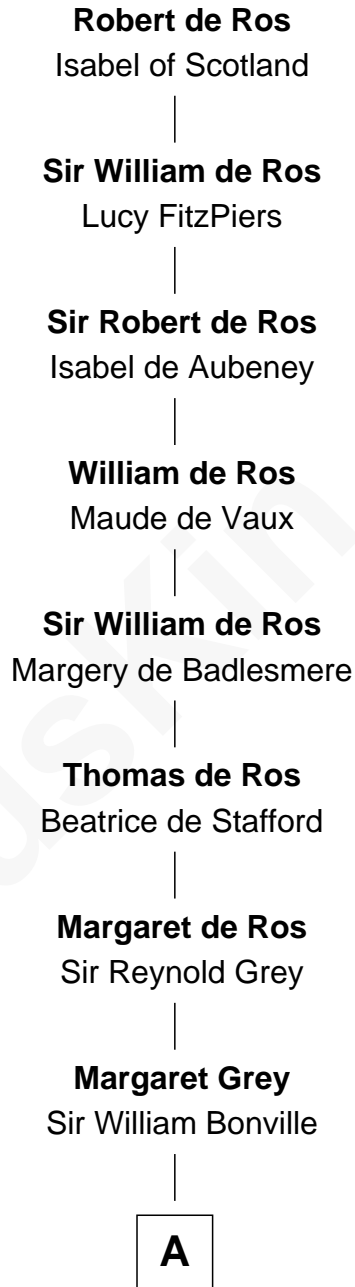

FamousKin.com Relationship Chart of

Robert de Ros

Magna Carta Surety

17th Great-grandfather of

Bathsheba (Ruggles) Spooner

First woman executed for murder in U.S. by non-British government

A

William Bonville
Elizabeth Harington

William Bonville
Katherine Neville

Cecily Bonville
Thomas Grey

Cecily Grey
Sir John Sutton

Sir Henry Dudley
----- Ashton

Probable

Roger Dudley
Susanna Thorne

Gov. Thomas Dudley
Dorothy York

Mercy Dudley
Rev. John Woodbridge

Martha Woodbridge
Samuel Ruggles

Rev. Timothy Ruggles
Mary White

B

B

—
Timothy Dwight Ruggles

Bathsheba Bourne

—
Bathsheba (Ruggles) Spooner

First Woman Executed in U.S.