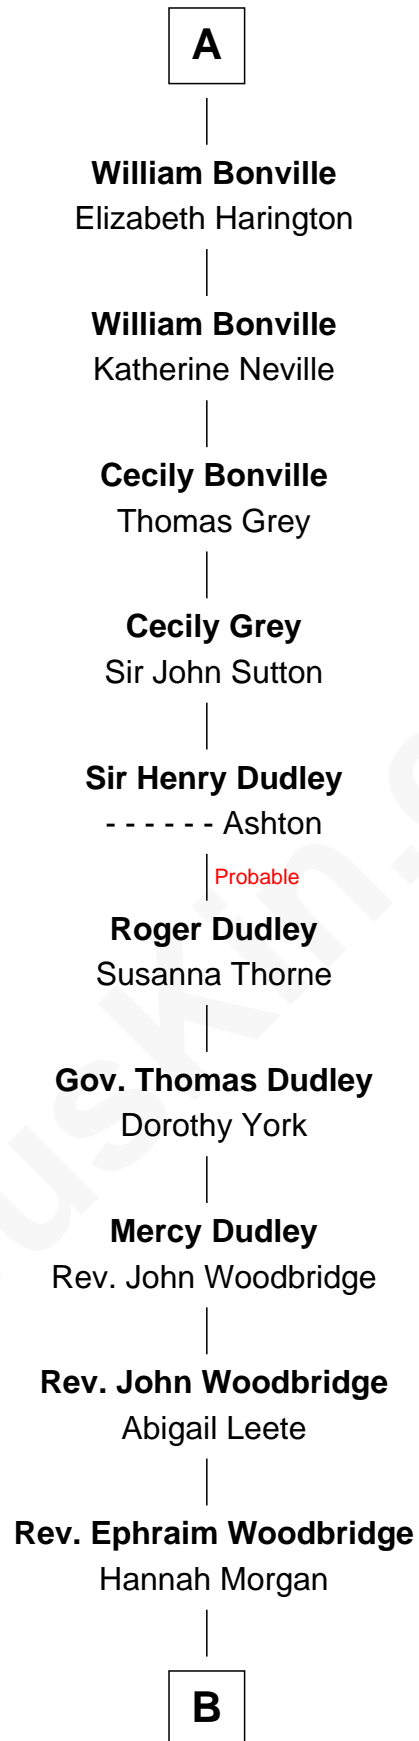

FamousKin.com Relationship Chart of

Robert de Ros

Magna Carta Surety

22nd Great-grandfather of

Humphrey Bogart

Movie Actor

Robert de Ros

Isabel of Scotland

Sir William de Ros

Lucy FitzPiers

Sir Robert de Ros

Isabel de Aubeney

William de Ros

Maude de Vaux

Sir William de Ros

Margery de Badlesmere

Thomas de Ros

Beatrice de Stafford

Margaret de Ros

Sir Reynold Grey

Margaret Grey

Sir William Bonville

A

B

Dr. Dudley Woodbridge

Sarah Sheldon

Samuel Woodbridge

Elizabeth Rogers

Charlotte Sophia Woodbridge

Dyer Perkins

Elizabeth Rogers Perkins

Harvey Humphrey