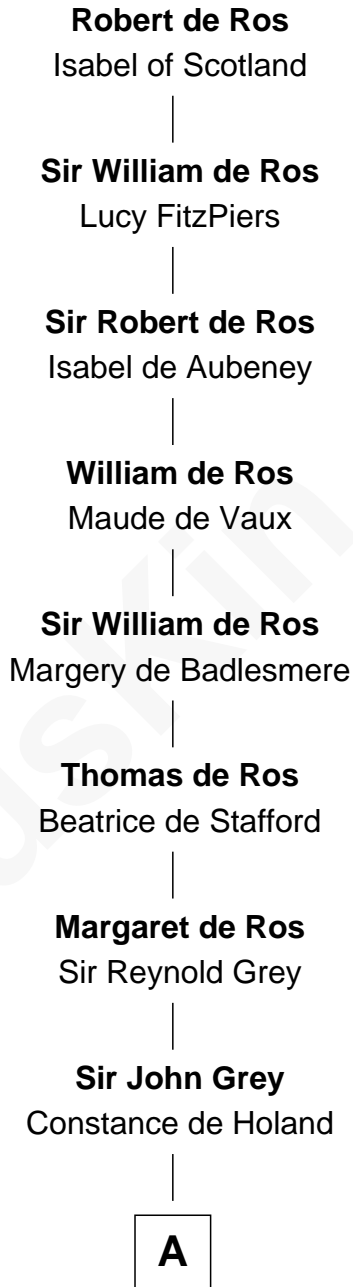

# FamousKin.com Relationship Chart of

**Robert de Ros**

*Magna Carta Surety*

23rd Great-grandfather of

**Ted Danson**

*TV Actor - "Cheers", "CSI"*

**A**

**Alice Grey**

Sir William Knyvet

**Sir Edmund Knyvet**

Eleanor Tyrrel

**Edmund Knyvet**

Jane Bouchier

**John Knyvet**

Agnes Harcourt

**Abigail Knyvet**

Martin Sedley

**Muriel Sedley**

Brampton Gurdon

**Muriel Gurdon**

Richard Saltonstall

**Nathaniel Saltonstall**

Elizabeth Ward

**Gov. Gurdon Saltonstall**