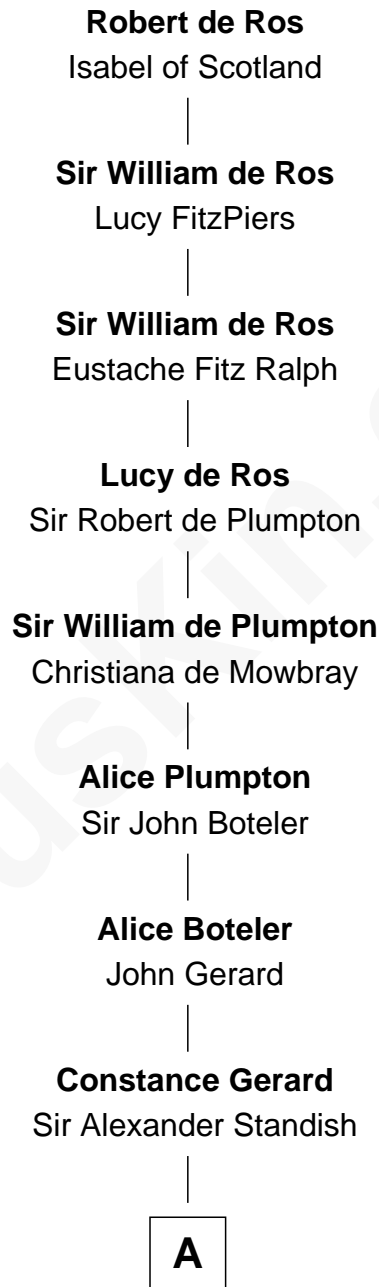

# FamousKin.com Relationship Chart of

**Robert de Ros**

*Magna Carta Surety*

16th Great-grandfather of

**John Hancock**

*Signer of the Declaration of Independence*

**A**

**Oliver Standish**

-----

**Grace Standish**

Ralph Faircloth

**Lawrence Faircloth**

Elizabeth -----

**Thomas Faircloth**

Millicent Barr

**Mary Faircloth**

Thomas Allen

**Jane Allen**

Rev. Peter Bulkeley

**Rev. Edward Bulkeley**

Lucian -----

**Mary Bulkeley**

Rev. Thomas Clarke

**Elizabeth Clarke**