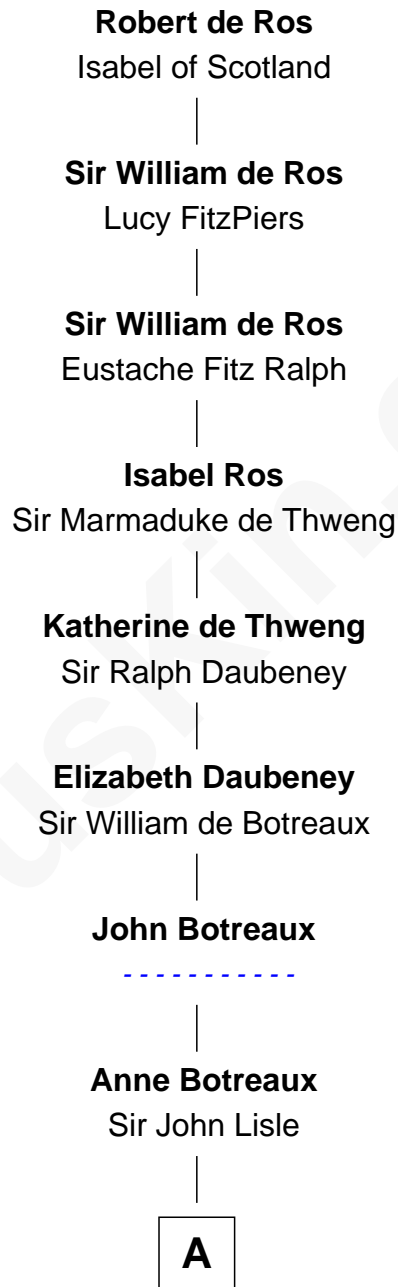

# FamousKin.com Relationship Chart of

**Robert de Ros**

*Magna Carta Surety*

21st Great-grandfather of

**Grace Slick**

*Singer, Songwriter - Jefferson Airplane*

**A**

—  
**Margaret Lisle**

John Rogers

—  
**Ann Rogers**

John Brocas

—  
**Elizabeth Brocas**

Nicholas Samborne

—  
**John Samborne**

Dorothy Tichborne

—  
**Richard Samborne**

Anne Milborne

—  
**Richard Samborne**

Ann Bachiler

—  
**William Sanborn**

Mary Moulton

—  
**Mary Sanborn**

Joseph Dow

—  
**Josiah Dow**

Mary Purington

—  
**Winthrop Dow**

Elizabeth Green

**B**

**B**

|  
**Winthrop Dow**

Mary Dow

|  
**Abraham Dow**