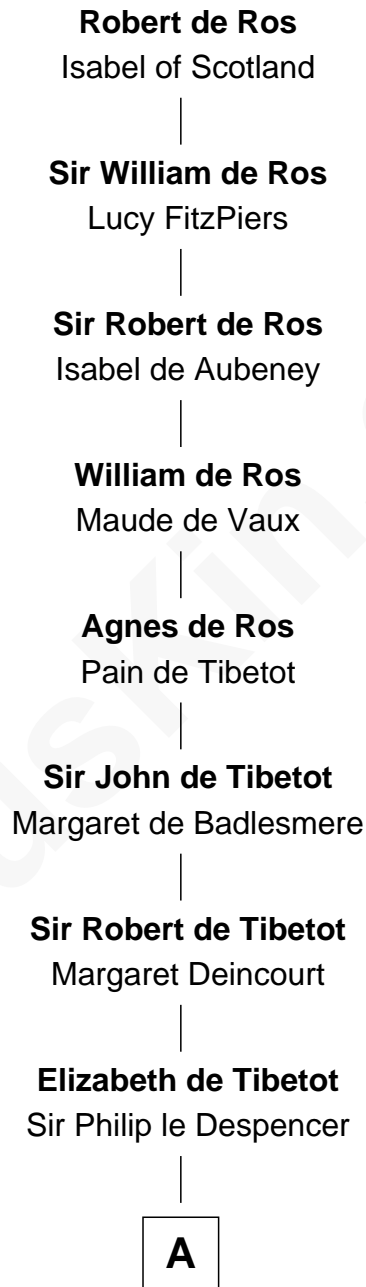

# FamousKin.com Relationship Chart of

**Robert de Ros**

*Magna Carta Surety*

24th Great-grandfather of

**John Lithgow**

*Stage, TV, and Movie Actor*

**A**

**Margery Despencer**

Sir Roger Wentworth

**Henry Wentworth**

Elizabeth Howard

**Margery Wentworth**

Sir William Waldegrave

**Dorothy Waldegrave**

Sir John Spring

**Frances Spring**

Edmund Wright

**Mary Wright**

William Derehaugh

**Anne Derehaugh**

John Stratton

**Elizabeth Stratton**

John Thorndike

**Elizabeth Thorndike**

Abraham Peirce

**Abraham Peirce**

Ruth Page

**Proctor Peirce**

Susanna Newton

**William Peirce**

Ellen Prentiss

**Ellen Prentiss Peirce**