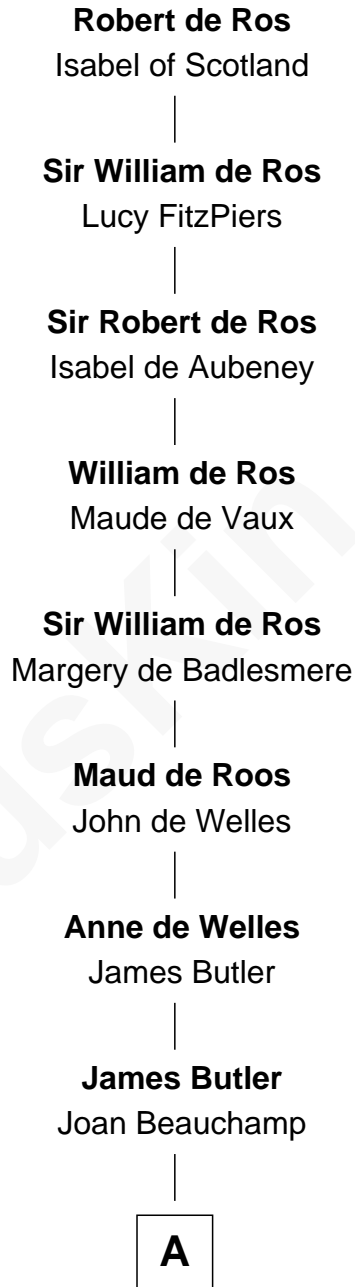

# FamousKin.com Relationship Chart of

**Robert de Ros**

*Magna Carta Surety*

21st Great-grandfather of

**Melvyn Douglas**

*Movie Actor*

**A**

**Elizabeth Butler**

John Talbot

**Ann Talbot**

Sir Henry Vernon

**Elizabeth Vernon**

Sir Robert Corbet

**Dorothy Corbet**

Sir Richard Mainwaring

**Sir Arthur Mainwaring**

Margaret Mainwaring

**Mary Mainwaring**

Richard Cotton

**Frances Cotton**

George Abell

**Robert Abell**

Joanna - - - - -

**Caleb Abell**