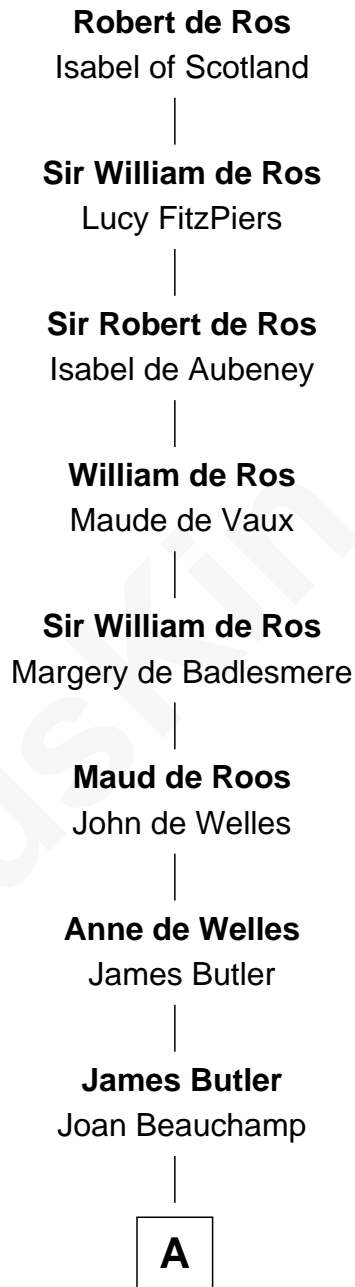

# FamousKin.com Relationship Chart of

**Robert de Ros**

*Magna Carta Surety*

22nd Great-grandfather of

**Princess Diana**

*Princess of Wales*

**A**

—  
**Sir Thomas Butler**

Anne Hankeford

—  
**Margaret Butler**

Sir William Boleyn

—  
**Margaret Boleyn**

John Sackville

—  
**Mary Sackville**

John Lunsford

—  
**Sir John Lunsford**

Barbara Lewknor

—  
**Thomas Lunsford**

Katherine Fludd

—  
**Sir Thomas Lunsford**

Katherine Neville

—  
**Mary Lunsford**

Col. Thomas Collyer

—  
**Mary Collyer**

Lewis Mordaunt

—  
**Anna Maria Mordaunt**

Stephen Poyntz

**B**

**B**

—  
**Margaret Georgiana Poyntz**

John Spencer

—  
**George John Spencer**