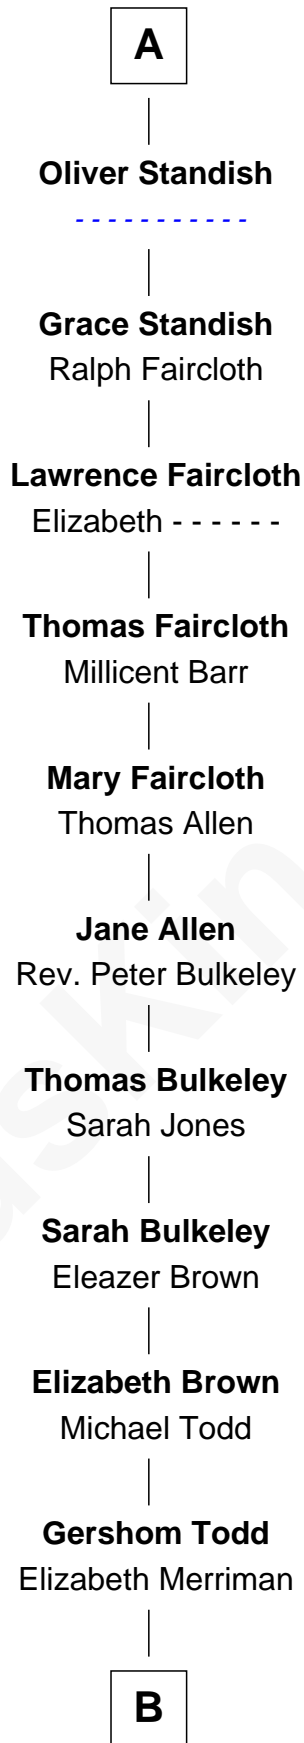

# FamousKin.com Relationship Chart of

**Robert de Ros**

*Magna Carta Surety*

24th Great-grandfather of

**Mizuo Peck**

*TV and Movie Actress*

**Robert de Ros**

Isabel of Scotland

**Sir William de Ros**

Lucy FitzPiers

**Sir William de Ros**

Eustache Fitz Ralph

**Lucy de Ros**

Sir Robert de Plumpton

**Sir William de Plumpton**

Christiana de Mowbray

**Alice Plumpton**

Sir John Boteler

**Alice Boteler**

John Gerard

**Constance Gerard**

Sir Alexander Standish

**A**

**B**