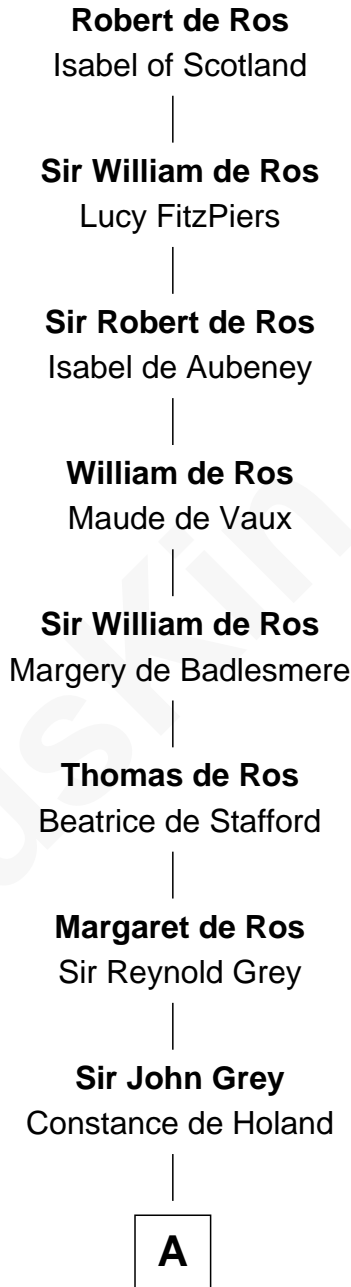

# FamousKin.com Relationship Chart of

**Robert de Ros**

*Magna Carta Surety*

22nd Great-grandfather of

**John Adams Morgan**

*1952 Olympic Sailing Gold Medalist*

**A**

**Alice Grey**

Sir William Knyvet

**Sir Edmund Knyvet**

Eleanor Tyrrel

**Edmund Knyvet**

Jane Bouchier

**John Knyvet**

Agnes Harcourt

**Abigail Knyvet**

Martin Sedley

**Muriel Sedley**

Brampton Gurdon

**Muriel Gurdon**

Richard Saltonstall

**Nathaniel Saltonstall**

Elizabeth Ward

**Elizabeth Saltonstall**