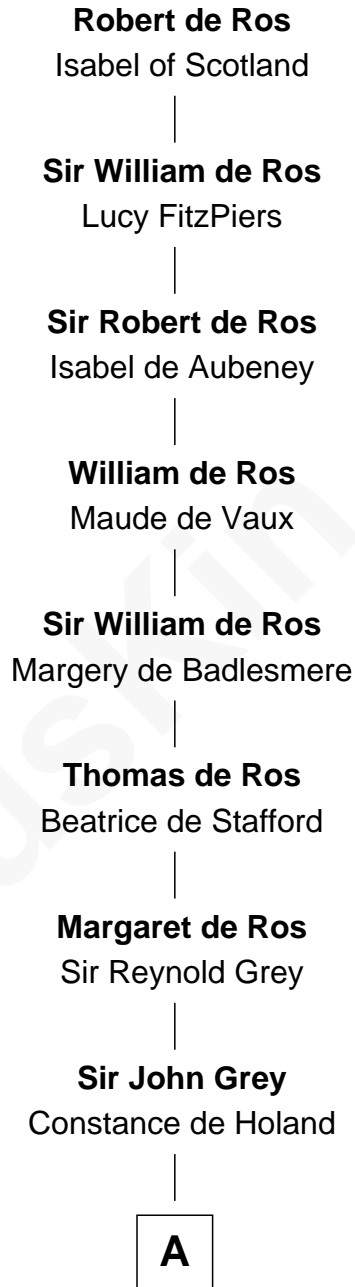

# FamousKin.com Relationship Chart of

**Robert de Ros**

*Magna Carta Surety*

23rd Great-grandfather of

**Kit Harington**

*TV Actor - "Game of Thrones"*

**A**

**Sir Edmund Grey**

Katherine Percy

**George Grey**

Catherine Herbert

**Anne Grey**

Sir John Hussey

**Anne Hussey**

Sir Humphrey Browne

**Christian Browne**

Sir John Tufton

**Sir Nicholas Tufton**

Frances Cecil

**John Tufton**

Margaret Sackville

**Cecily Tufton**

Christopher Hatton

**Anne Hatton**

Sir Daniel Finch

**Charlotte Finch**

Charles Seymour

**B**

**B**

**Charlotte Seymour**

Heneage Finch

**Frances Finch**