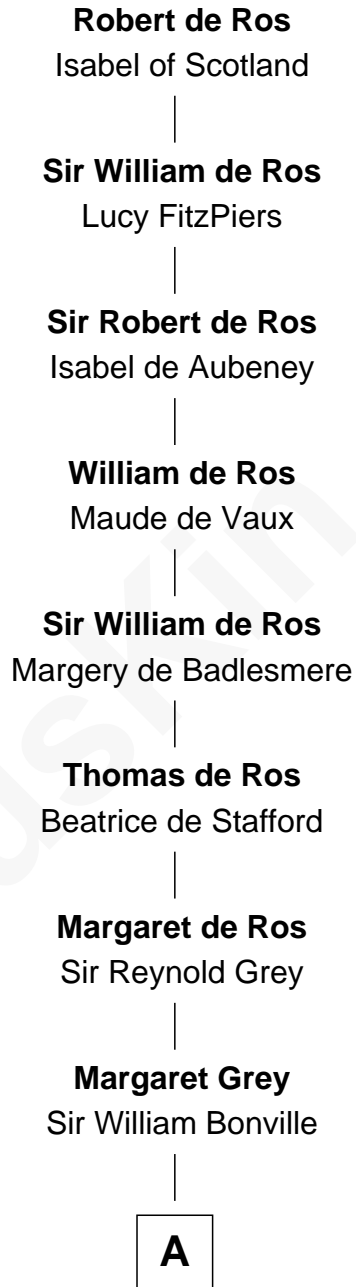

FamousKin.com Relationship Chart of

Robert de Ros

Magna Carta Surety

23rd Great-grandfather of

Tony Dow

TV Actor

A

Elizabeth Bonville

William Talboys

Sir Robert Talboys

Elizabeth Heron

Maud Talboys

Sir Robert Tyrwhit

Katharine Tyrwhit

Sir Richard Thimbleby

Elizabeth Thimbleby