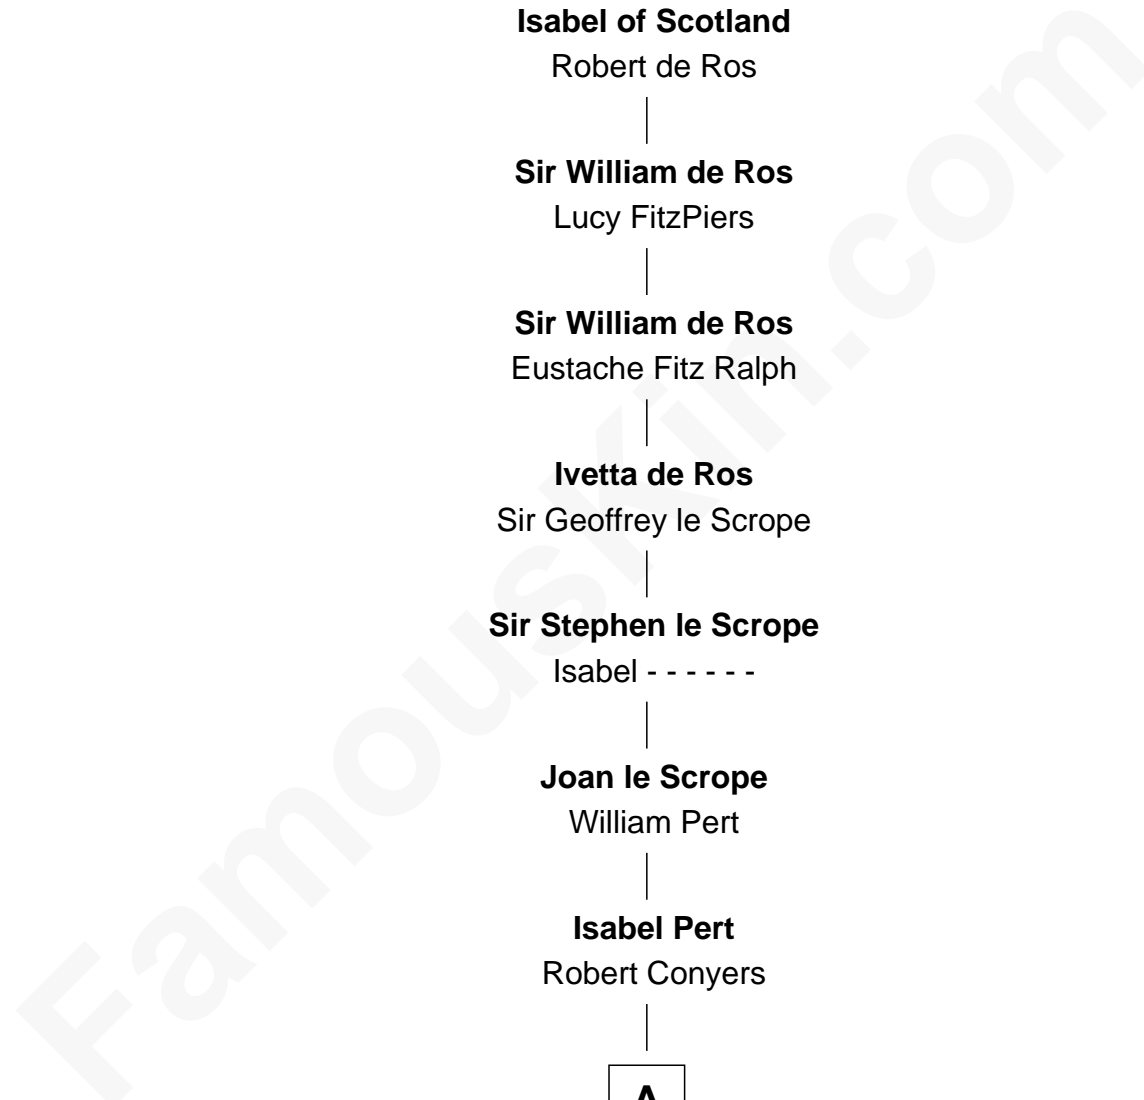

----- **Avenal**

William I, King of Scotland

Isabel of Scotland

Robert de Ros

Sir William de Ros

Lucy FitzPiers

Sir William de Ros

Eustache Fitz Ralph

Ivetta de Ros

Sir Geoffrey le Scrope

Sir Stephen le Scrope

Isabel -----

Joan le Scrope

William Pert

Isabel Pert

Robert Conyers

A