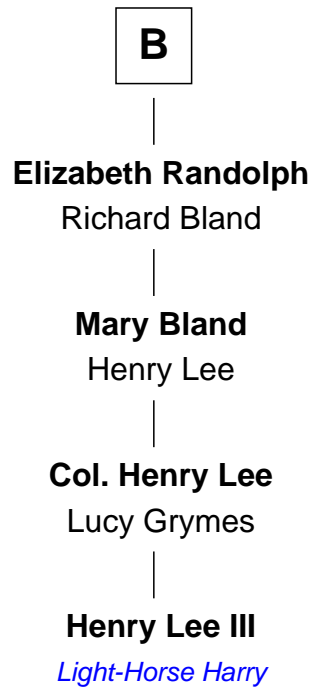

FamousKin.com