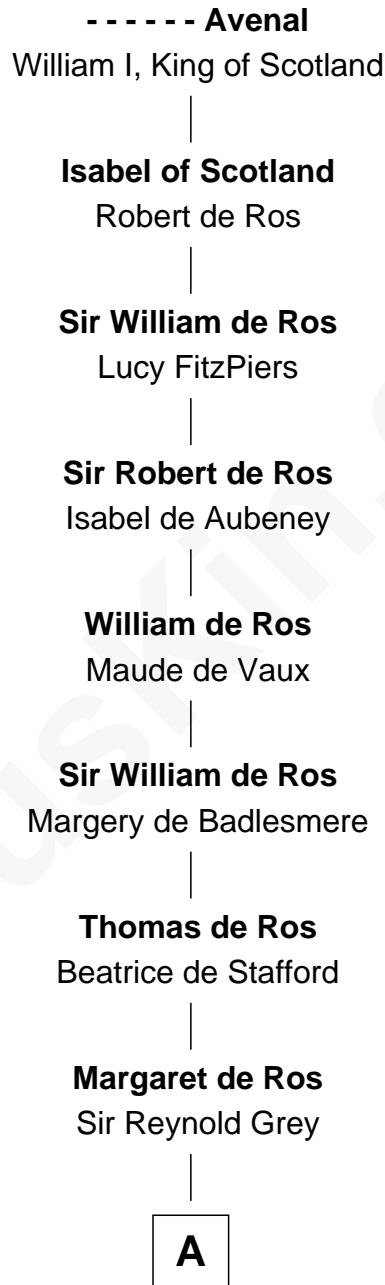

FamousKin.com Relationship Chart of

----- **Avenal**
(c1143 - c1234)

23rd Great-grandmother of

John Adams Morgan
1952 Olympic Sailing Gold Medalist

A

Sir John Grey

Constance de Holand

Alice Grey

Sir William Knyvet

Sir Edmund Knyvet

Eleanor Tyrrel

Edmund Knyvet

Jane Bouchier

John Knyvet

Agnes Harcourt

Abigail Knyvet