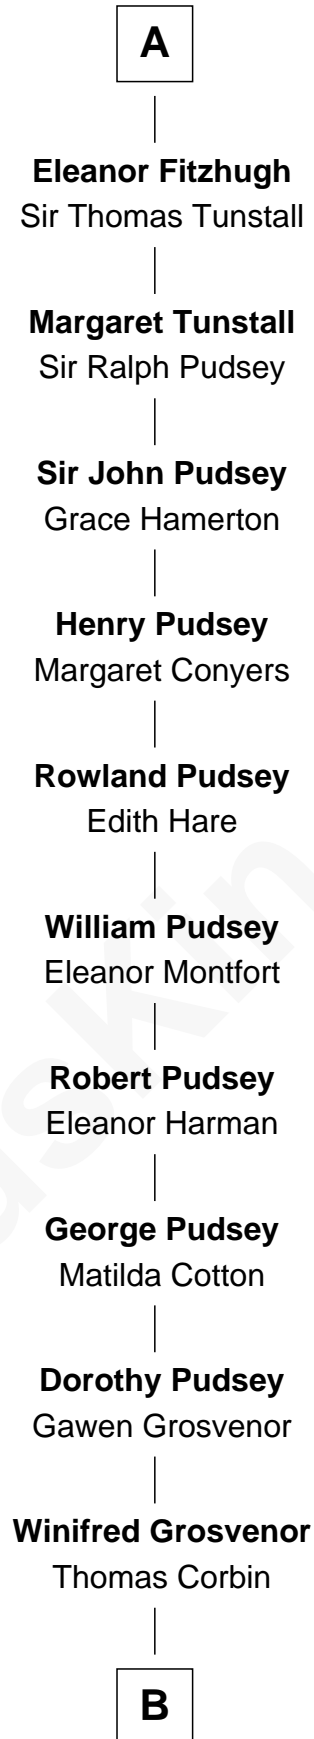

FamousKin.com Relationship Chart of

----- **Avenal**

(c1143 - c1234)

20th Great-grandmother of

Thomas Sim Lee

2nd and 7th Governor of Maryland

----- **Avenal**

William I, King of Scotland

Isabel of Scotland

Robert de Ros

Sir William de Ros

Lucy FitzPiers

Sir William de Ros

Eustache Fitz Ralph

Ivetta de Ros

Sir Geoffrey le Scrope

Henry Scrope

Joan -----

Joan Scrope

Henry Fitzhugh

Henry FitzHugh

Elizabeth Grey

B

Henry Corbin
Alice Eltonhead